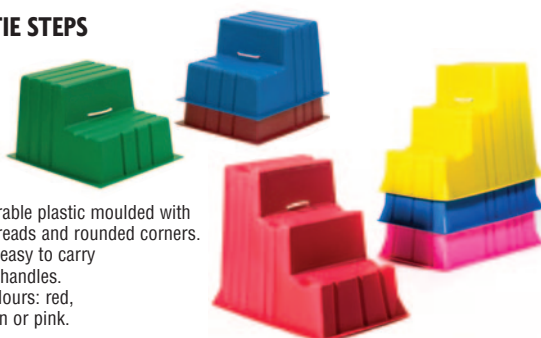

Our expert says

Quickly gain reach height Handy addition to the work team!

Our expert says
Safe to use with your hands full
Sit or stand!

GS APPROVED STEEL KICK STEPS

- Approved to the recognised European GS Standard.
- Kick and it rolls - Step and it stays.
- Spring loaded castors retract instantly when step up commences, they are silent, non-marking and maintenance free.
- It's also a stool - height of top step is ideal for use as a stool, eliminating back strain when accessing low shelves.
- Manufactured from quality steel and rubber for safety and durability.
- Mounted on 3 sprung loaded polypropylene castors which retract when weight is applied.
- Base dia - 435mm.
- Top dia - 290mm.
- 6 colour options available: black, blue, green, grey, yellow and red (please specify when ordering).

REF	Height mm	Top dia mm	Base dia mm	Weight kg	Qty	PRICE
GA009Z/1	435	290	435	5.5	1	£51.64
GA009Z/3+	435	290	435	5.5	3+	£47.35

GS APPROVED PLASTIC KICK STEP

- Approved to the recognised European GS Standard.
- Constructed from tough and durable plastic.
- Lightweight and incorporates a non-slip platform.
- 150kg capacity.
- 4 colour options available: black, blue, grey and red (please specify when ordering).

REF	Height mm	Top dia mm	Base dia mm	Weight	PRICE
GA008Z	450	300	440	2.8kg	£46.73

PLASTIC KICK STEPS

For use in all commercial premises or light industrial use.

- Choice of circular, two and three tread options plus available in red, blue, black, green or yellow colours.
- Capacity 180kg.
- Stackable, portable and light.
- Moulded non-slip treads.

MOUNTIE STEPS

- Tough durable plastic moulded with non-slip treads and rounded corners.
- Light and easy to carry with rope handles.
- Choice colours: red, blue, green or pink.

REF	No of treads	Size H x W x L mm	PRICE
S521	2	370 x 510 x 600	£76.44
S523	3	635 x 520 x 740	£125.38