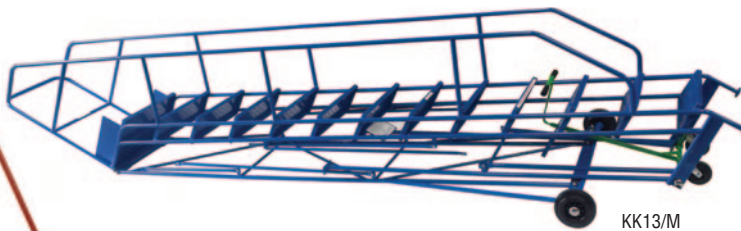

KK13/M

FOLDING KNOCK DOWN MOBILE SAFETY STEPS

The fold down version has been subjected to the same stringent design, safety and ergonomic criteria as our fully welded steps. When bolted and erected for use it is strong, safe and mobile.

- Central 'No Access Bar' braking system.
- 300kg SWL.
- Platform size W x D: 550 x 400mm.
- Standard tread size W x D: 550 x 200mm.
- All models fitted on 2 rubber swivel front castors and 2 rubber rear wheels.
- Colours available: blue, red, green, orange, yellow and grey. Please state choice when ordering.