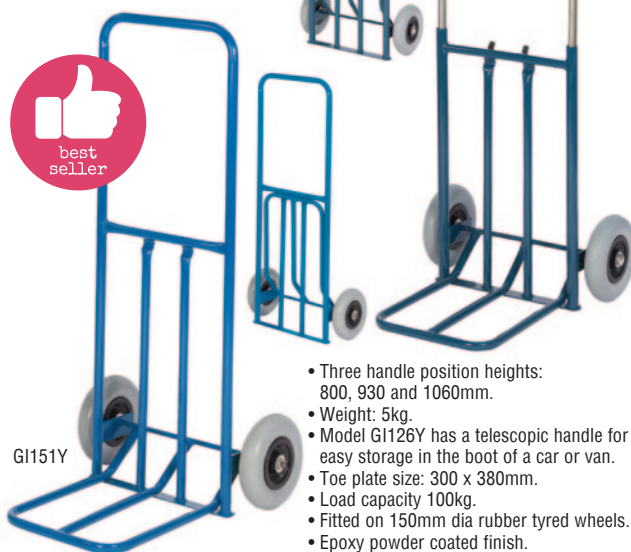

### HEAVY DUTY BULK SACK TRUCK

- Fixed toe plate capacity: 400kg, folded toe plate capacity: 350kg.
- Heavy duty bulk load sack truck is a massive 1310mm H and 665mm W.
- Fixed and folding toe plates.
- Folding toe plate size: 600mm W x 405mm D.
- Large solid, heavy duty 250mm puncture proof semi-pneumatic wheels to give this unit a smooth ride over rough and uneven terrain.
- Ideal for 'rough and tough' applications.

### LIGHT DUTY FOLDING FOOT TRUCKS

Ideal for vehicle storage when not in use. All models are very light yet strong and quite suitable for delivery purposes.

- Three handle position heights: 800, 930 and 1060mm.
- Weight: 5kg.
- Model GI126Y has a telescopic handle for easy storage in the boot of a car or van.
- Toe plate size: 300 x 380mm.
- Load capacity 100kg.
- Fitted on 150mm dia rubber tyred wheels.
- Epoxy powder coated finish.

### HEAVY DUTY FOLDING TOE PLATE SACK TRUCK

Heavy duty 270kg capacity with a 600mm long folding toe plate (150kg capacity). Lapped over a 250mm fixed length solid steel toe plate.

- Height x width: 1220 x 560mm.
- Choice of 254mm dia pneumatic or puncture-proof polyurethane wheels.

### CARGO SACK TRUCK

- 250kg capacity as a sack truck, 150kg as a platform truck.
- Manufactured from tubular steel epoxy powder coated finish.
- Supplied in knock down.
- Dimensions as a sack truck: 585 x 390 x 1175mm.
- Dimensions as a platform truck: 1175 x 390 x 930mm.
- Toe plate size: 335 x 310mm.
- Fitted on 2 x 250mm dia pneumatic and 2 x 100mm dia rubber.