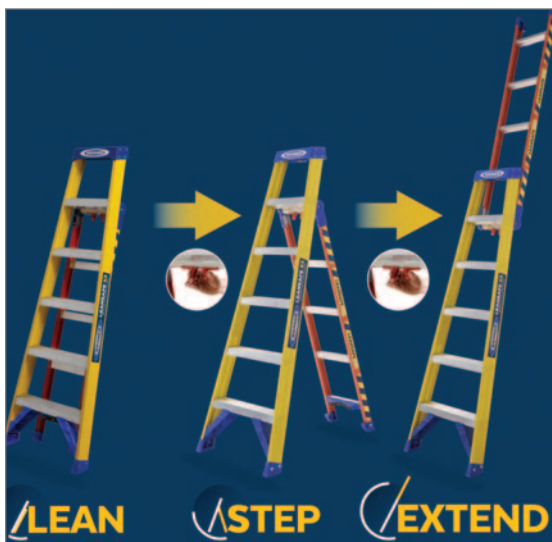

COMBINATION LADDERS

12-IN-1 MULTI-PURPOSE LADDER

Twelve positions in one ladder that includes a stepladder, extension ladder, stairwell ladder, level platform and stair platform which can be positioned in various configurations to create the perfect access for every type of job.

- EN 131.
- 150kg max load.
- Removable slip resistant platform.
- Base stabiliser bar for safety.
- Simple 'click-lock' conversion system.
- Compact folded dimensions for easy transport and storage.
- Weight: 14.2kg.
- Safe working height in extension ladder mode (based on 1.75m as the average reach height of a person): 4.03m.

REF	Combination heights m			PRICE
	Stepladder	Platform	Extension ladder	
75012	1.65	0.90	3.38	£180.91

PROFESSIONAL 3-IN-1 MULTI-PURPOSE FIBREGLASS LADDER

A multi-purpose design allows a leaning ladder, stepladder and extension ladder all in one. Constructed with non-conductive fibreglass rails for strength, durability and safety around electrics.

- Integral tool tray.
- One handed adjustment system.
- Wide, heavy duty slip resistant rungs.
- Protective wall bumpers.
- Unique design for leaning against poles and wall studs.
- EN131.

REF	Closed length m	Mode	Open length m	Safe working height m	Weight kg	PRICE
75071	1.8	Leaning ladder	1.8	2.85	11.5	£216.21
		Stepladder	1.8	3.13		
		Extension ladder	2.9	3.7		