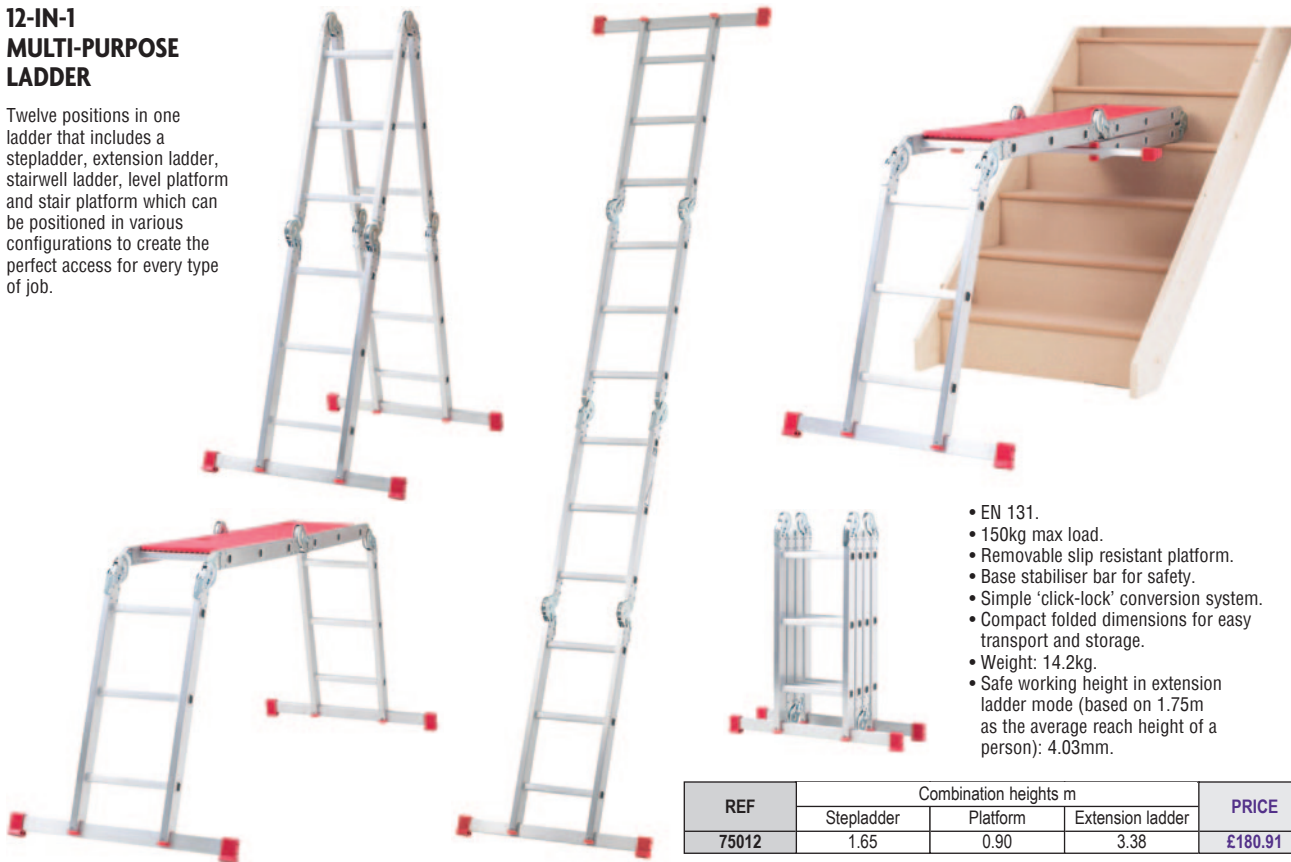

COMBINATION LADDERS

12-IN-1 MULTI-PURPOSE LADDER

Twelve positions in one ladder that includes a stepladder, extension ladder, stairwell ladder, level platform and stair platform which can be positioned in various configurations to create the perfect access for every type of job.

- EN 131.
- 150kg max load.
- Removable slip resistant platform.
- Base stabiliser bar for safety.
- Simple 'click-lock' conversion system.
- Compact folded dimensions for easy transport and storage.
- Weight: 14.2kg.
- Safe working height in extension ladder mode (based on 1.75m as the average reach height of a person): 4.03m.

REF	Combination heights m			PRICE
	Stepladder	Platform	Extension ladder	
75012	1.65	0.90	3.38	£180.91

PROFESSIONAL 3-IN-1 MULTI-PURPOSE FIBREGLASS LADDER

A multi-purpose design allows a leaning ladder, stepladder and extension ladder all in one. Constructed with non-conductive fibreglass rails for strength, durability and safety around electrics.

- Integral tool tray.
- One handed adjustment system.
- Wide, heavy duty slip resistant rungs.
- Protective wall bumpers.
- Unique design for leaning against poles and wall studs.
- EN131.

REF	Closed length m	Mode	Open length m	Safe working height m	Weight kg	PRICE
75071	1.8	Leaning ladder	1.8	2.85	11.5	£216.21
		Stepladder	1.8	3.13		
		Extension ladder	2.9	3.7		