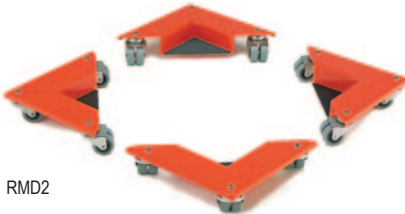

WOODEN DOLLY

Strong and robust wooden dolly with 150kg capacity UDL.

- 4 anti-slip corner pads.
- 4 x 75mm poly swivel castors.
- Supplied in knock down form.
- 580 x 290 x 110mm.

REF	PRICE
PD663Y	£34.41

RMD2

RMD1

CORNER SKATES

These simple low profile corner skates sit underneath large bulky items including server cabinets, filing systems or small items of machinery up to 600kg in weight. They work on any sized item, simply slip the skate under each corner and the item then becomes highly mobile.

- Capacity 600kg/400kg.
- Size: 75 x 300 x 300mm.
- 50mm dia grey non-marking rubber wheels.

REF	Cap kg	Weight kg	PRICE
RMD1	400	8	£276.12
RMD2	600	10	£324.52

CONNECT 'N' ROLL DOLLIES

Connect 'n Roll is a four wheel rolling system that can be joined and built as required to suit different applications.

REF	PRICE
FD201N	£93.34

CONTAINER DOLLY

Ideal for the easy movement of 600 x 400mm containers.

- 20mm lip around 3 sides.
- Aluminium reinforced deck.
- Overall size: 670L x 450W x 165H mm.
- 300kg SWL UDL.
- 2 fixed and 2 swivel braked rubber 80mm dia tyres.
- Tow handle and handy lifting hole.
- Supplied K.D.