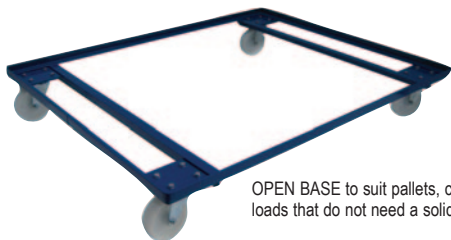

Our expert says

Variety of bases to choose from If these don't suit you, we offer bespoke too!

RECTANGULAR DOLLIES

RECTANGULAR DOLLIES

We offer dollies to suit every application. The flexibility of the dolly means that almost any shape or sized product can be moved. You can use them in pairs or fours to move large awkward loads. There is also the option to choose the right wheels and platforms to suit your application.

- Single piece steel production for extra strength.
- Rounded corners ensuring less damage to walls, doors and ankles of the operators.
- Fitted on 2 fixed and 2 swivel nylon wheeled castors (see below for wheel alternatives).
- Powder coated finish.
- Capacity 500kg (except 600mm x 600mm - 800kg).
- Bespoke sizes and capacities available.

OPEN BASE to suit pallets, containers or loads that do not need a solid base.

Plastic Base - 6mm polypropylene light solid base which is kind to products - no damage.

Mesh Base durable mesh keeps the overall weight of the unit load down.

Plywood Base 18mm treated durable plywood base helps protect your load.

Sheet Steel Base pressed sheet steel base is the most durable option. All powder coated the same as the frame.

OPEN BASE DOLLIES FITTED ON NYLON WHEELED CASTORS								
Length mm	600		900		1000		1200	
Width mm	REF	PRICE	REF	PRICE	REF	PRICE	REF	PRICE
600	DL0606	£162.45	DL0609	£209.90	DL0610	£176.33	DL0612	£193.13
900	DL0906	£209.90	DL0909	£193.13	DL0910	£201.51	DL0912	£218.30
1200	DL1206	£202.91	DL1209	£179.12	DL1210	£184.72	DL1212	£195.91