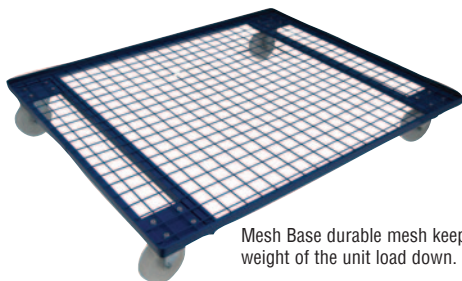

Our expert says

Variety of bases to choose from If these don't suit you, we offer bespoke too!

RECTANGULAR DOLLIES

RECTANGULAR DOLLIES

We offer dollies to suit every application. The flexibility of the dolly means that almost any shape or sized product can be moved. You can use them in pairs or fours to move large awkward loads. There is also the option to choose the right wheels and platforms to suit your application.

- Single piece steel production for extra strength.
- Rounded corners ensuring less damage to walls, doors and ankles of the operators.
- Fitted on 2 fixed and 2 swivel nylon wheeled castors (see below for wheel alternatives).
- Powder coated finish.
- Capacity 500kg (except 600mm x 600mm - 800kg).
- Bespoke sizes and capacities available.

OPEN BASE to suit pallets, containers or loads that do not need a solid base.

Plastic Base - 6mm polypropylene light solid base which is kind to products - no damage.

Mesh Base durable mesh keeps the overall weight of the unit load down.

Plywood Base 18mm treated durable plywood base helps protect your load.

Sheet Steel Base pressed sheet steel base is the most durable option. All powder coated the same as the frame.

OPEN BASE DOLLIES FITTED ON NYLON WHEELED CASTORS								
Length mm	600		900		1000		1200	
Width mm	REF	PRICE	REF	PRICE	REF	PRICE	REF	PRICE
600	DL0606	£162.45	DL0609	£209.90	DL0610	£176.33	DL0612	£193.13
900	DL0906	£209.90	DL0909	£193.13	DL0910	£201.51	DL0912	£218.30
1200	DL1206	£202.91	DL1209	£179.12	DL1210	£184.72	DL1212	£195.91