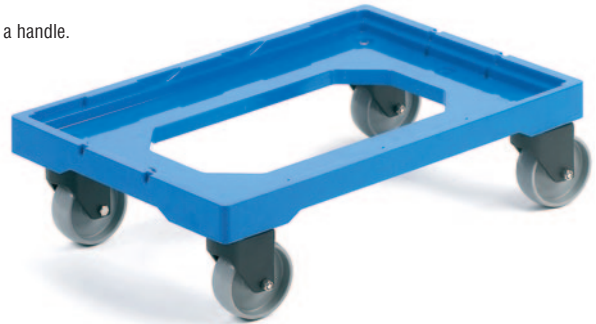

DOLLIES & FOLDING PLATFORM TRUCKS

CONTAINER DOLLY

Dolly to hold 600 x 400mm containers.

- Able to link together on either side.
- 4 x 100mm dia polyamide swivel castors.
- O/S: 600 x 400 x 174mm.
- Capacity: 300kg.

REF	PRICE
PD669Y	£70.56

HEAVY DUTY STACKING DOLLY

Hardwood deck is fitted with carpet edges to offer collision damage protection to structures.

- Easy stacking for storage.
- 4 x 75mm dia rubber swivel castors.

REF	PRICE
PD667Y	£48.89

PLASTIC DOLLIES

Choice of a plastic dolly with or without a handle. Very strong, robust and easy to move.

- Capacity: 250kg UDL.
- Ideal for 600 x 400mm containers.
- 4 x 100mm dia swivel castors.

REF	Description	Size L x W x H mm	PRICE
PD064S	Dolly	600 x 400 x 170	£67.25
PDT63S	Dolly with handle	610 x 400 x 930	£125.85

FOLDING PLATFORM TRUCKS

Trolley folds by pressing the base rod bar down. The platform is a flat pressed sheet steel base with a grey PVC surface.