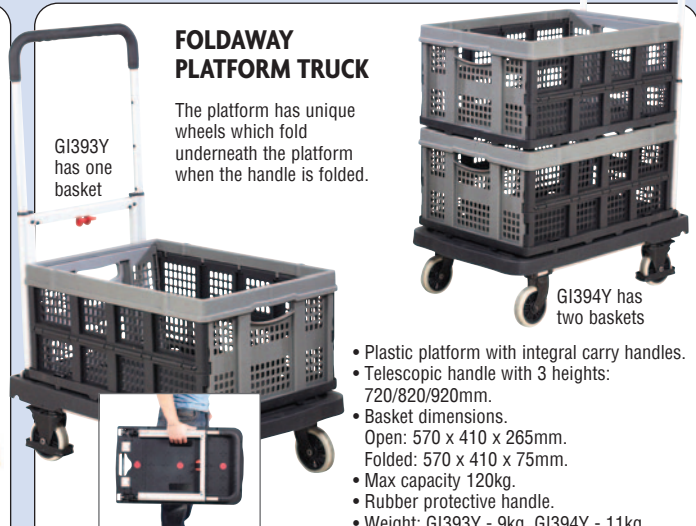

DOLLIES & FOLDING PLATFORM TRUCKS

CONTAINER DOLLY

Dolly to hold 600 x 400mm containers.

- Able to link together on either side.
- 4 x 100mm dia polyamide swivel castors.
- O/S: 600 x 400 x 174mm.
- Capacity: 300kg.

REF	PRICE
PD667Y	£48.89

PLASTIC DOLLIES

Choice of a plastic dolly with or without a handle. Very strong, robust and easy to move.

- Capacity: 250kg UDL.
- Ideal for 600 x 400mm containers.
- 4 x 100mm dia swivel castors.

REF	Description	Size L x W x H mm	PRICE
PD064S	Dolly	600 x 400 x 170	£67.25
PDT63S	Dolly with handle	610 x 400 x 930	£125.85

FOLDING PLATFORM TRUCKS

Trolley folds by pressing the base rod bar down. The platform is a flat pressed sheet steel base with a grey PVC surface.

FOLDAWAY PLATFORM TRUCK

The platform has unique wheels which fold underneath the platform when the handle is folded.

GI393Y has one basket

GI394Y has two baskets

- Plastic platform with integral carry handles.
- Telescopic handle with 3 heights: 720/820/920mm.
- Basket dimensions: Open: 570 x 410 x 265mm. Folded: 570 x 410 x 75mm.
- Max capacity 120kg.
- Rubber protective handle.
- Weight: GI393Y - 9kg. GI394Y - 11kg.