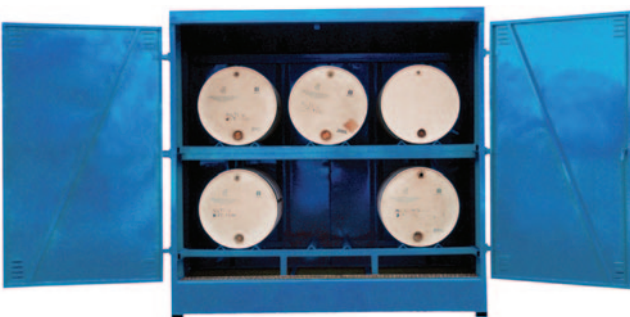

DRUM STORE

For use outside or where security is a concern. Doors have high and low level venting with 3 point locking. Drums are set back to allow space to dispense liquids. Fork lift required to unload on delivery.

- Comply to oil storage regulations (England) 2001.

REF	No of drums stored	Sump cap litres	Overall size W x D x H mm	PRICE
DH296Z	6	631	2250 x 1350 x 2275	£7208.89

DRUMBANK VAULT

The Drumbank is designed for the safe storing and dispensing of fuel in drums up to 205 litres in size.

Fully complies to all regulations for the safe storage of 205 litre drums.