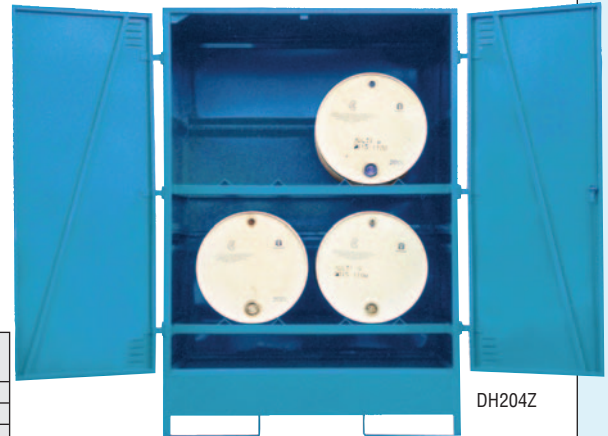

MOBILE DRUM SUMP TROLLEY

Designed to store up to 2 drums vertically.

- Sump capacity 250 litres with removable galvanised steel support grid and drain plug.
- 2 fixed and 2 swivel 125mm nylon wheels.
- Push/pull handle and fork guides for lifting.
- O/S L x W x D: 1405 x 725 x 970mm.

REF	PRICE
DS403	£1028.49

HORIZONTAL DRUM STORE

- Manufactured from heavy duty corrugated steel.
- Enclosed on three sides to stop splash contamination.
- Four drum unit.
- Can be stacked two high.
- A fork lift is required to unload on delivery.

REF	Size W x D x H mm	Sump cap	PRICE
DH274Z	1645 x 1360 x 1900	490 litres	£2463.00

FULLY ENCLOSED DRUM STORES

For use outside or where security is of importance.

- One drum units are fitted with one door and 2 and 4 drum units have two doors - all with 3 point locking.
- Vertical units are fitted with galvanised grid floors and horizontal units have an open topped sump.

DH244Z

DH204Z

REF	No of drums stored	Storage type	Sump cap litres	Overall size W x D x H mm	Weight kg	PRICE
DH241Z	1	Vertical	234	800 x 800 x 1470	80	£2251.51
DH242Z	2		263	1510 x 750 x 1470	125	£2548.19
DH244Z	4		439	1510 x 1250 x 1470	150	£3837.83
DH201Z	1	Horizontal	233	1250 x 800 x 1280	80	£2553.51
DH202Z	2		439	1510 x 1250 x 1280	110	£3153.75
DH204Z	4		439	1510 x 1250 x 2170	150	£3383.42