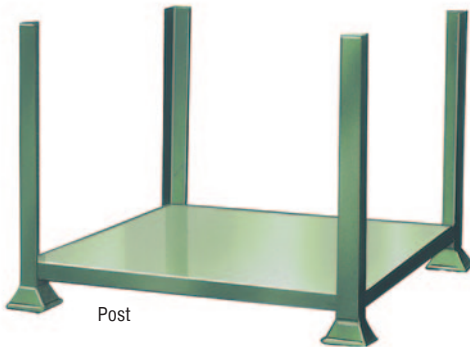

Box

Detachable side

Open front

Our expert says

ALL PALLETS
choose from blue,
grey, green, red or
yellow finish

ANY SIZE
from the table or to
your spec!

Post

Half drop side

REF	Dimensions L x W x Effective Height	Type of infill	500kg CAPACITY PALLETS				1000kg CAPACITY PALLETS					
			Box Pallet	Half Drop Side	Detachable Side	Post Pallet	Open Front	Box Pallet	Half Drop Side	Detachable Side	Post Pallet	Open Front
PAL1S	610x610x455mm	Sheet	£167.52	£184.28	£180.06	£99.22	£150.80	£201.31	£221.46	£216.43	£131.53	£181.21
PAL1M		Mesh	£135.94	£149.54	£146.12		£122.33	£169.03	£185.92	£181.66		£152.13
PAL2S	915x610x455mm	Sheet	£207.55	£228.32	£223.12	£121.15	£186.79	£244.90	£269.39	£263.25	£157.17	£220.39
PAL2M		Mesh	£114.42	£184.36	£180.17		£150.85	£204.07	£224.50	£219.40		£183.68
PAL3S	915x610x610mm	Sheet	£233.79	£257.19	£251.33	£134.66	£210.44	£271.11	£298.34	£291.57	£171.15	£244.09
PAL3M		Mesh	£187.97	£206.75	£202.10		£169.18	£224.46	£246.88	£241.27		£202.01
PAL4S	915x915x610mm	Sheet	£278.95	£306.85	£299.88	£158.70	£251.07	£318.49	£350.35	£342.40	£197.73	£286.67
PAL4M		Mesh	£223.39	£245.72	£288.07		£201.05	£261.86	£288.07	£281.50		£235.66
PAL5S	915x915x760mm	Sheet	£308.90	£339.78	£332.04	£173.76	£278.01	£347.49	£382.26	£371.21	£212.35	£312.74
PAL5M		Mesh	£246.42	£271.10	£264.91		£221.77	£283.91	£312.29	£305.18		£255.52
PAL6S	1220x915x610mm	Sheet	£327.03	£359.77	£351.62	£183.97	£294.35	£367.94	£404.72	£395.51	£224.86	£331.16
PAL6M		Mesh	£260.93	£287.03	£280.50		£234.81	£300.59	£330.68	£323.16		£270.55
PAL7S	1220x915x760mm	Sheet	£359.20	£395.10	£386.12	£199.92	£323.28	£398.54	£438.62	£428.42	£239.89	£358.67
PAL7M		Mesh	£285.57	£314.14	£306.99		£257.04	£323.67	£356.02	£347.91		£291.28