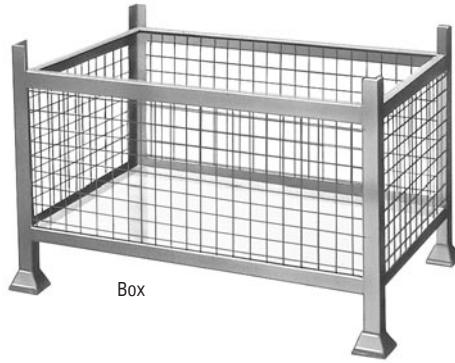

STEEL PALLETS

- Strong constructed prime quality steel.
- Spray finished enamel paint in blue, grey, green, red or yellow.
- Any type, size material or finish fully catered for.
- Any quantity large or small within our scope.
- Shown are a general cross section of our extensive range.
- If it's special to suit your own needs, consult with our technical staff.
- Prices below are based on quantities of minimum 20.
- Alternative colours can be supplied at an extra cost.

Box

Detachable side

Open front

Our expert says

ALL PALLETS
choose from blue,
grey, green, red or
yellow finish

ANY SIZE
from the table or to
your spec!

Post

Half drop side