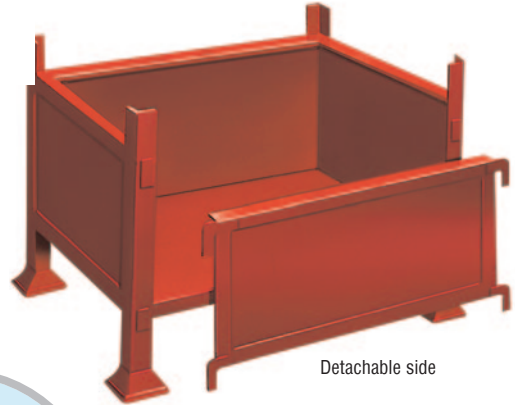

STEEL PALLETS

- Strong constructed prime quality steel.
- Spray finished enamel paint in blue, grey, green, red or yellow.
- Any type, size material or finish fully catered for.
- Any quantity large or small within our scope.
- Shown are a general cross section of our extensive range.
- If it's special to suit your own needs, consult with our technical staff.
- Prices below are based on quantities of minimum 20.
- Alternative colours can be supplied at an extra cost.

Box

Detachable side

Open front

Our expert says

ALL PALLETS
choose from blue,
grey, green, red or
yellow finish

ANY SIZE
from the table or to
your spec!

Post

Half drop side