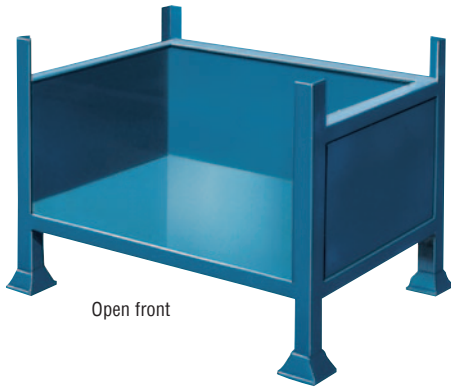

STEEL PALLETS

- Strong constructed prime quality steel.
- Spray finished enamel paint in blue, grey, green, red or yellow.
- Any type, size material or finish fully catered for.
- Any quantity large or small within our scope.
- Shown are a general cross section of our extensive range.
- If it's special to suit your own needs, consult with our technical staff.
- Prices below are based on quantities of minimum 20.
- Alternative colours can be supplied at an extra cost.

Box

Detachable side

Open front

Our expert says

ALL PALLETS
choose from blue,
grey, green, red or
yellow finish

ANY SIZE
from the table or to
your spec!

Post

Half drop side