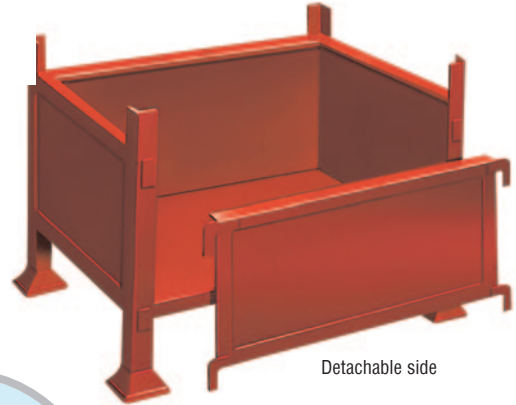

STEEL PALLETS

- Strong constructed prime quality steel.
- Spray finished enamel paint in blue, grey, green, red or yellow.
- Any type, size material or finish fully catered for.
- Any quantity large or small within our scope.
- Shown are a general cross section of our extensive range.
- If it's special to suit your own needs, consult with our technical staff.
- Prices below are based on quantities of minimum 20.
- Alternative colours can be supplied at an extra cost.

Box

Detachable side

Open front

Our expert says

ALL PALLETS
choose from blue,
grey, green, red or
yellow finish

ANY SIZE
from the table or to
your spec!

Post

Half drop side