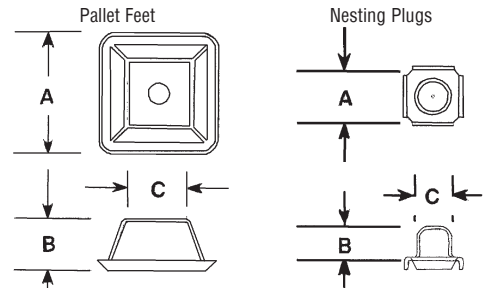

**PALLET FEET AND NESTING PLUGS**

- Most popular sizes of pallet feet are listed below.
- Manufactured from pressed steel and supplied self colour.
- Other sizes and styles available on request.
- Minimum £250 order value.

**Our expert says**  
These products are priced ex-works & have a minimum £250 spend

Type	A mm	B mm	C mm	For pallet leg type & size	Thick mm	REF	PRICE per unit 4 - 49 off	REF	PRICE per unit 50 - 149 off
Pallet Feet	127 square	54	54	50mm Angle/RHS	2.3	AHE/0138/4-49	£2.56	AHE/0138/50+	£4.34
	165 square	57	70	70mm Angle/RHS	3.0	AHE/0140/4-49	£7.54	AHE/0140/50+	£6.64
	89 square	37	44	40mm Angle/RHS	2.3	AHE/1410/4-49	£5.16	AHE/1410/50+	£4.30
Nesting Plugs	50 x 54	36	32	3 sided - 50mm RHS	3.0	AHE/0116/4-49	£2.82	AHE/0116/50+	£2.82
	50 square	36	32	4 sided - 50mm RHS	3.0	AHE/0117/4-49	£4.64	AHE/0117/50+	£4.64

15.SJA7/FG

- Fork guides on model 15.SJA7/FG.
- Mesh size 50 x 50mm.
- Stackable up to 4 high.
- Folded height only 210mm.

Unit can be fitted on castors - please enquire for details

REF	O/S L x W x H mm	Capacity kg	Int height mm	Weight kg	PRICE
15.SJA5	800 x 1000 x 850	1200	700	48	£207.98
15.SJA7	1000 x 1200 x 900	1500	750	75	£354.00
15.SJA7/FG	1000 x 1200 x 900	1500	750	85	£354.00

REF	PRICE
UC775P	£302.03

**STACKABLE PALLET CONVERTER**

Convert a flat pallet into a stackable container in seconds. Fitted with a removable front gate.

- Pallet size: 1000 x 1200mm.
- Overall height: 1200mm. Internal height: 1025mm.
- Bright electro zinc plated finish.
- Fully stackable up to 4 high.
- Save space - 25 units stack onto one pallet for return journeys.
- Long lasting, economical alternative to disposable packaging.
- Up to 800kg capacity.
- Security lids and dividers available from stock.