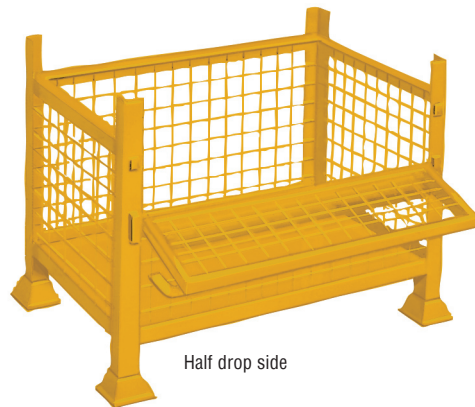

Box

Open front

Detachable side

**Our expert says**

**ALL PALLETS**  
choose from blue, grey, green, red or yellow finish

**ANY SIZE**  
from the table or to your spec!

Post

Half drop side

REF	Dimensions L x W x Effective Height	Type of infill	500kg CAPACITY PALLETS				1000kg CAPACITY PALLETS					
			Box Pallet	Half Drop Side	Detachable Side	Post Pallet	Open Front	Box Pallet	Half Drop Side	Detachable Side	Post Pallet	Open Front
PAL1S	610x610x455mm	Sheet	£175.90	£193.49	£189.07	£104.18	£158.34	£211.38	£232.54	£227.25	£138.11	£190.27
PAL1M		Mesh	£142.73	£157.02	£153.42		£128.44	£177.48	£195.22	£190.74		£159.74
PAL2S	915x610x455mm	Sheet	£217.92	£239.73	£234.28	£127.21	£196.13	£257.15	£282.86	£276.41	£165.03	£231.41
PAL2M		Mesh	£120.14	£193.57	£189.18		£158.39	£214.28	£235.73	£230.37		£192.86
PAL3S	915x610x610mm	Sheet	£245.48	£270.05	£263.90	£141.40	£220.97	£284.67	£313.26	£306.15	£179.71	£256.30
PAL3M		Mesh	£197.37	£217.09	£212.21		£177.64	£235.68	£259.23	£253.34		£212.11
PAL4S	915x915x610mm	Sheet	£292.90	£322.20	£314.87	£166.64	£263.62	£334.42	£367.86	£359.51	£207.62	£301.01
PAL4M		Mesh	£234.56	£258.01	£302.47		£211.10	£274.95	£302.47	£295.57		£247.45
PAL5S	915x915x760mm	Sheet	£324.34	£356.76	£348.64	£182.44	£291.91	£364.87	£401.37	£389.77	£222.97	£328.38
PAL5M		Mesh	£258.74	£284.65	£278.16		£232.86	£298.11	£327.91	£320.44		£268.29
PAL6S	1220x915x610mm	Sheet	£343.39	£377.76	£369.20	£193.17	£309.06	£386.34	£424.96	£415.29	£236.10	£347.72
PAL6M		Mesh	£273.97	£301.38	£294.53		£246.55	£315.62	£347.21	£339.32		£284.08
PAL7S	1220x915x760mm	Sheet	£377.16	£414.85	£405.43	£209.91	£339.45	£418.46	£460.55	£449.84	£251.89	£376.60
PAL7M		Mesh	£299.85	£329.85	£322.34		£269.89	£339.85	£373.82	£365.31		£305.84