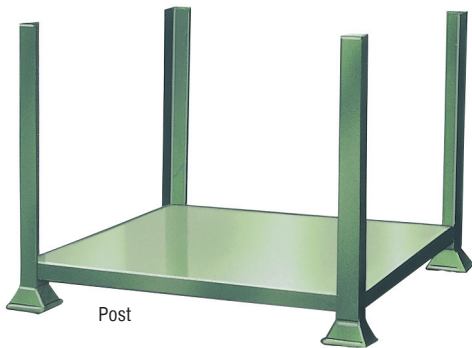

Box

Open front

Detachable side

**Our expert says**

**ALL PALLETS**  
choose from blue, grey, green, red or yellow finish

**ANY SIZE**  
from the table or to your spec!

Post

Half drop side

REF	Dimensions L x W x Effective Height	Type of infill	500kg CAPACITY PALLETS				1000kg CAPACITY PALLETS					
			Box Pallet	Half Drop Side	Detachable Side	Post Pallet	Open Front	Box Pallet	Half Drop Side	Detachable Side	Post Pallet	Open Front
PAL1S	610x610x455mm	Sheet	£175.90	£193.49	£189.07	£104.18	£158.34	£211.38	£232.54	£227.25	£138.11	£190.27
PAL1M		Mesh	£142.73	£157.02	£153.42		£128.44	£177.48	£195.22	£190.74		£159.74
PAL2S	915x610x455mm	Sheet	£217.92	£239.73	£234.28	£127.21	£196.13	£257.15	£282.86	£276.41	£165.03	£231.41
PAL2M		Mesh	£120.14	£193.57	£189.18		£158.39	£214.28	£235.73	£230.37		£192.86
PAL3S	915x610x610mm	Sheet	£245.48	£270.05	£263.90	£141.40	£220.97	£284.67	£313.26	£306.15	£179.71	£256.30
PAL3M		Mesh	£197.37	£217.09	£212.21		£177.64	£235.68	£259.23	£253.34		£212.11
PAL4S	915x915x610mm	Sheet	£292.90	£322.20	£314.87	£166.64	£263.62	£334.42	£367.86	£359.51	£207.62	£301.01
PAL4M		Mesh	£234.56	£258.01	£302.47		£211.10	£274.95	£302.47	£295.57		£247.45
PAL5S	915x915x760mm	Sheet	£324.34	£356.76	£348.64	£182.44	£291.91	£364.87	£401.37	£389.77	£222.97	£328.38
PAL5M		Mesh	£258.74	£284.65	£278.16		£232.86	£298.11	£327.91	£320.44		£268.29
PAL6S	1220x915x610mm	Sheet	£343.39	£377.76	£369.20	£193.17	£309.06	£386.34	£424.96	£415.29	£236.10	£347.72
PAL6M		Mesh	£273.97	£301.38	£294.53		£246.55	£315.62	£347.21	£339.32		£284.08
PAL7S	1220x915x760mm	Sheet	£377.16	£414.85	£405.43	£209.91	£339.45	£418.46	£460.55	£449.84	£251.89	£376.60
PAL7M		Mesh	£299.85	£329.85	£322.34		£269.89	£339.85	£373.82	£365.31		£305.84