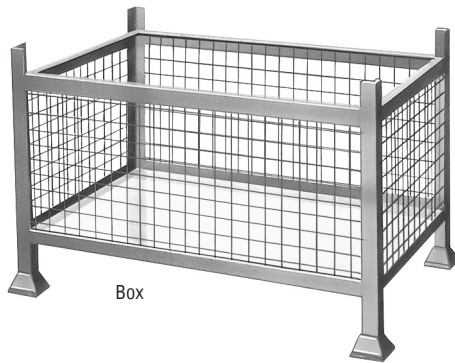

## STEEL PALLETS

- Strong constructed prime quality steel.
- Spray finished enamel paint in blue, grey, green, red or yellow.
- Any type, size material or finish fully catered for.
- Any quantity large or small within our scope.
- Shown are a general cross section of our extensive range.
- If it's special to suit your own needs, consult with our technical staff.
- Prices below are based on quantities of minimum 20.
- Alternative colours can be supplied at an extra cost.

Box

Open front

Detachable side

**Our expert says**

**ALL PALLETS**  
choose from blue, grey, green, red or yellow finish

**ANY SIZE**  
from the table or to your spec!

Post

Half drop side