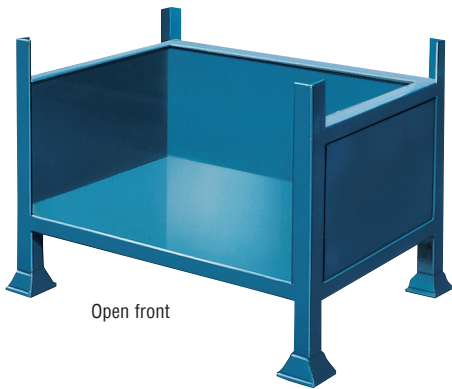

# STEEL PALLETS

**Our expert says**

Nothing here suitable? We can make any shape, style or size, contact us

## STEEL PALLETS

- Strong constructed prime quality steel.
- Spray finished enamel paint in blue, grey, green, red or yellow.
- Any type, size material or finish fully catered for.
- Any quantity large or small within our scope.
- Shown are a general cross section of our extensive range.
- If it's special to suit your own needs, consult with our technical staff.
- Prices below are based on quantities of minimum 20.
- Alternative colours can be supplied at an extra cost.

Box

Open front

Detachable side

**Our expert says**

**ALL PALLETS**  
choose from blue, grey, green, red or yellow finish

**ANY SIZE**  
from the table or to your spec!

Post

Half drop side