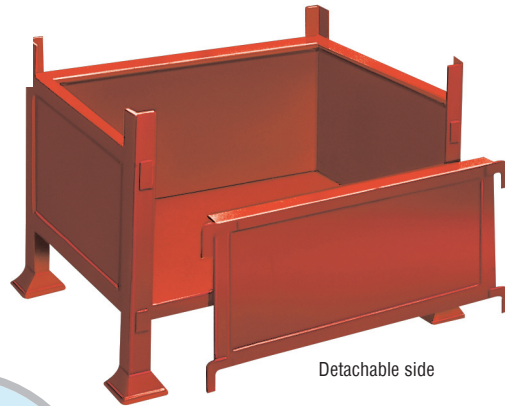

## STEEL PALLETS

- Strong constructed prime quality steel.
- Spray finished enamel paint in blue, grey, green, red or yellow.
- Any type, size material or finish fully catered for.
- Any quantity large or small within our scope.
- Shown are a general cross section of our extensive range.
- If it's special to suit your own needs, consult with our technical staff.
- Prices below are based on quantities of minimum 20.
- Alternative colours can be supplied at an extra cost.

Box

Open front

Detachable side

**Our expert says**

**ALL PALLETS**  
choose from blue, grey, green, red or yellow finish

**ANY SIZE**  
from the table or to your spec!

Post

Half drop side