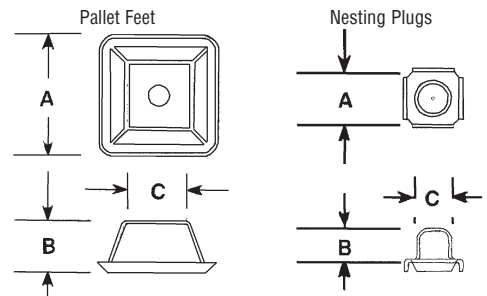

PALLET FEET AND NESTING PLUGS

- Most popular sizes of pallet feet are listed below.
- Manufactured from pressed steel and supplied self colour.
- Other sizes and styles available on request.

Our expert says
These products are priced ex-works Bulk discounts available

Type	A mm	B mm	C mm	For pallet leg type & size	Thick mm	REF	PRICE 4 - 49 off	REF	PRICE 50 - 149 off
Pallet Feet	127 square	54	54	50mm Angle/RHS	2.3	AHE/0138/4-49	POA	AHE/0138/50+	POA
	165 square	57	70	70mm Angle/RHS	3.0	AHE/0140/4-49	POA	AHE/0140/50+	POA
	89 square	37	44	40mm Angle/RHS	2.3	AHE/1410/4-49	POA	AHE/1410/50+	POA
Nesting Plugs	50 x 54	36	32	3 sided - 50mm RHS	3.0	AHE/0116/4-49	POA	AHE/0116/50+	POA
	50 square	36	32	4 sided - 50mm RHS	3.0	AHE/0117/4-49	POA	AHE/0117/50+	POA

15.SJA7/FG

- Fork guides on model 15.SJA7/FG.
- Mesh size 50 x 50mm.
- Stackable up to 4 high.
- Folded height only 210mm.

Unit can be fitted on castors - please enquire for details

REF	O/S L x W x H mm	Capacity kg	Int height mm	Weight kg	PRICE
15.SJA5	800 x 1000 x 850	1200	700	48	£207.98
15.SJA7	1000 x 1200 x 900	1500	750	75	£322.05
15.SJA7/FG	1000 x 1200 x 900	1500	750	85	£354.00

REF	PRICE
UC775P	£302.03

STACKABLE PALLET CONVERTER

Convert a flat pallet into a stackable container in seconds. Fitted with a removable front gate.

- Pallet size: 1000 x 1200mm.
- Overall height: 1200mm. Internal height: 1025mm.
- Bright electro zinc plated finish.
- Fully stackable up to 4 high.
- Save space - 25 units stack onto one pallet for return journeys.
- Long lasting, economical alternative to disposable packaging.
- Up to 800kg capacity.
- Security lids and dividers available from stock.