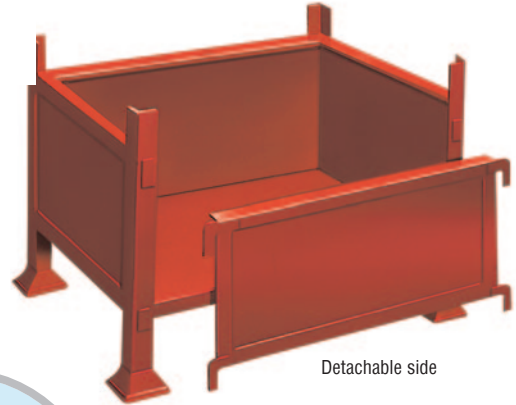

**Our expert says**

Nothing here suitable? We can make any shape, style or size, contact us

## STEEL PALLETS

- Strong constructed prime quality steel.
- Spray finished enamel paint in blue, grey, green, red or yellow.
- Any type, size material or finish fully catered for.
- Any quantity large or small within our scope.
- Shown are a general cross section of our extensive range.
- If it's special to suit your own needs, consult with our technical staff.
- Prices below are based on quantities of minimum 20.
- Alternative colours can be supplied at an extra cost.

Box

Detachable side

Open front

**Our expert says**

**ALL PALLETS**  
choose from blue,  
grey, green, red or  
yellow finish

**ANY SIZE**  
from the table or to  
your spec!

Post

Half drop side