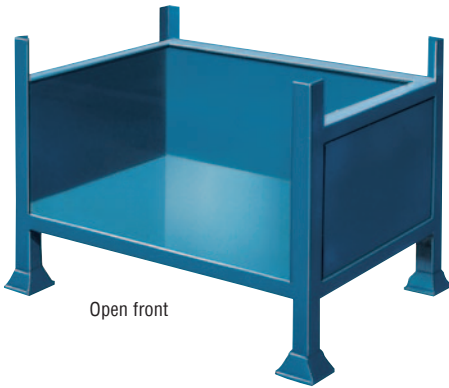

## STEEL PALLETS

- Strong constructed prime quality steel.
- Spray finished enamel paint in blue, grey, green, red or yellow.
- Any type, size material or finish fully catered for.
- Any quantity large or small within our scope.
- Shown are a general cross section of our extensive range.
- If it's special to suit your own needs, consult with our technical staff.
- Prices below are based on quantities of minimum 20.
- Alternative colours can be supplied at an extra cost.

Box

Detachable side

Open front

**Our expert says**

**ALL PALLETS**  
choose from blue,  
grey, green, red or  
yellow finish

**ANY SIZE**  
from the table or to  
your spec!

Post

Half drop side