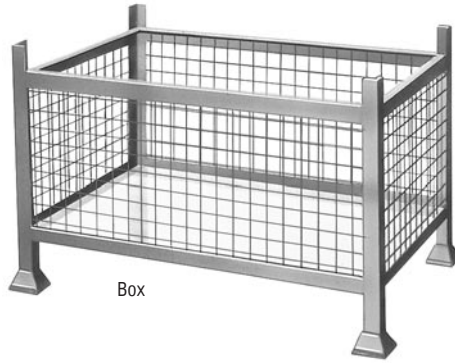

## STEEL PALLETS

- Strong constructed prime quality steel.
- Spray finished enamel paint in blue, grey, green, red or yellow.
- Any type, size material or finish fully catered for.
- Any quantity large or small within our scope.
- Shown are a general cross section of our extensive range.
- If it's special to suit your own needs, consult with our technical staff.
- Prices below are based on quantities of minimum 20.
- Alternative colours can be supplied at an extra cost.

Box

Detachable side

Open front

**Our expert says**

**ALL PALLETS**  
choose from blue,  
grey, green, red or  
yellow finish

**ANY SIZE**  
from the table or to  
your spec!

Post

Half drop side