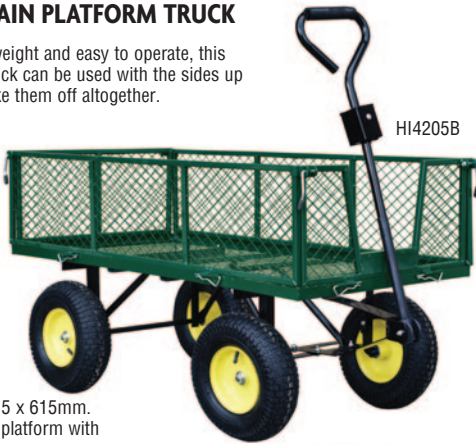

ROUGH TERRAIN PLATFORM TRUCK

Flexible, light self-weight and easy to operate, this flexible platform truck can be used with the sides up or down, or just take them off altogether.

Allows the quick and easy movement of almost any load over most terrain, making this great value for money. We even assemble it ready for use!

- Platform size: 1215 x 615mm.
- Mesh or plywood platform with mesh drop sides.
- Overall size L x W x H: 1235 x 615 x 1035mm.
- Fitted on 325mm dia pneumatic steel centred wheels.
- Epoxy green finish.
- Supplied KD.

HI4205B

HI4205BB

REF	PRICE
HI4205BB	£215.92
HI4205B	£205.07

TURNTABLE TRUCK

Flexible, lightweight and easy to operate, this flexible platform truck can be used for most loads over all types of terrain, making this great value for money.

REF	PRICE
HI4205BBNS	£215.92
HI4205BNS	£205.07

GENERAL PURPOSE TURNABLE TRUCKS

A range of 4 trucks fitted with either a flat platform base or a four-sided mesh body with drop-down ends and sides - 275mm high above platform height. Platform L x W x H: 1200 x 600 x 360mm.