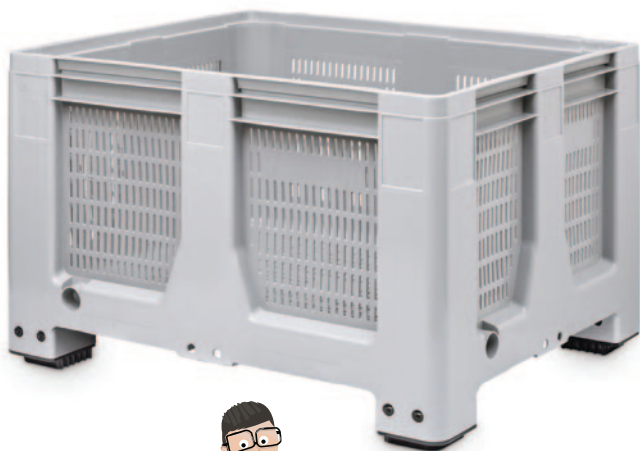

BULK CONTAINERS

- Colour: grey.
- Choice of solid side or ventilated side models.
- Optional lid available.

Our expert says
Large carrying capacity
 allows more stock to be moved in one go

REF	Type	Capacity ltrs	Capacity kg	Ext size L x W x H mm	Int size L x W x H mm	PRICE
TBOXPB1210/G	Solid	625	700	1200 x 1000 x 760	1120 x 920 x 610	£297.06
TBOXPB1210P/G	Ventilated	625	700	1200 x 1000 x 760	1120 x 920 x 610	£296.96
LIC40204	Lid to suit					£88.00

Lid

HI-VOLUME BOX PALLET

Choice of two high volume plastic box pallets.

- Solid or slotted sides and base.
- 660 litre capacity.
- Available in green, red or blue.
- Skids fitted on 1200mm sides.

REF	Type	L x W x H mm	PRICE
PB1210V/1	Slotted	1200 x 1000 x 790	£202.50
PB1210S/1	Solid	1200 x 1000 x 790	£210.00
COPAG11	Lid to suit	-	£48.38

HEAVY DUTY FOLDING BULK CONTAINER

Stacks up to 5 high with a unit load of 500kg each.

- 780 litre capacity.
- 3 runners and 2 drop doors.
- Ext: 1200 x 1000 x 975mm.
- Int: 1118 x 918 x 760mm.
- 62% height saving when folded.
- Loading: 500kg x 5 high.
- Weight: 63.9kg.
- Colour: black.