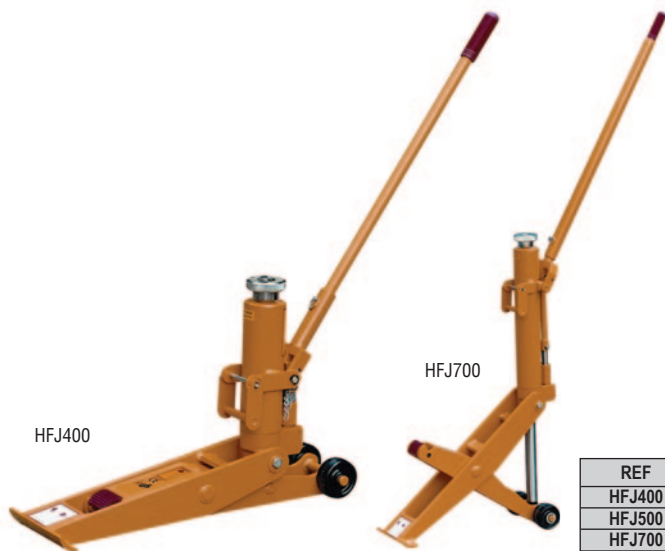

HEAVY HANDLING AIDS

MANUAL FURNITURE MOVER

Manual winch operation for moving furniture and office equipment.

- Supplied as a pair.
- O/A size: 570 x 390 x 780mm.
- Side supports lined with felt, platform rubber covered to protect load.
- Securing strap.

REF	Capacity kg	Lifting height mm	Weight kg	PRICE
FM60	600	300	25	£593.60

HYDRAULIC FURNITURE MOVER

Pump action hydraulic operation for moving furniture and office equipment.

- Supplied as a pair.
- Steering handle has 180° full lock for easy movement of load.
- Support frame foam lined to avoid product damage.
- Heavy duty poly wheels.
- Securing strap.

REF	Cap kg	Lifting ht mm	L x W x H mm	PRICE
FM180A	1800	100	570 x 420 x 1000	£739.20
FM180B	1800	250	680 x 420 x 1070	£828.80

FORKLIFT JACKS

A range of three heavy duty easy to use hydraulic jacks suitable for raising forklift trucks.

- Simple rugged design with a pump action hydraulic arm.
- Low min height means it is easy to use under low loads.
- Two position lift pads.
- Lift pads swivel as jack is raised and lowered to gain more grip.
- Safety valve.