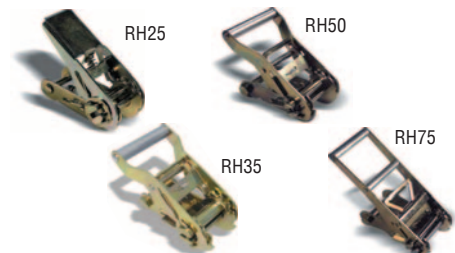

RATCHET HANDLES

A large choice of ratchet handles to suit your applications.

REF	Lashing cap kg	To suit webbing mm	Overall length mm	PRICE
RH25	400	25	110	£1.72
RH35	1500	35	150	£6.14
RH50	2500	50	235	£6.27
RH75	5000	75	320	£27.06