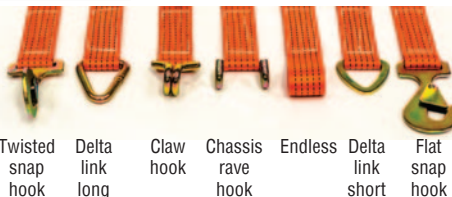

ENDLESS RATCHET STRAPS - 5000kg cap		
REF	Length m	PRICE
RL75E4	4	£66.00
RL75E6	6	£72.16
RL75E8	8	£78.32
RL75E10	10	£84.48

2 PART RATCHET STRAPS WITH CLAW HOOKS - 5000kg cap		
REF	Length m	PRICE
RL75CL4M	4	£71.50
RL75CL6M	6	£77.66
RL75CL8M	8	£83.82
RL75CL10M	10	£89.98

## 50mm WIDE VEHICLE RECOVERY WHEEL STRAP SYSTEM

Available with 2 standard fittings. Suitable for vehicle recovery.

- High tenacity polyester webbing - 50mm wide.
- LC2500daN.

WHEEL STRAP ASSEMBLY WITH CLAW HOOKS AND SOFT SLING - 2500kg cap		
REF	Length m	PRICE
WS50CL4M	4	£17.29
WS50CL6M	6	£19.49
WS50CL8M	8	£21.69

Twisted snap hook    Delta link long    Claw hook    Chassis rave hook    Endless    Delta link short    Flat snap hook