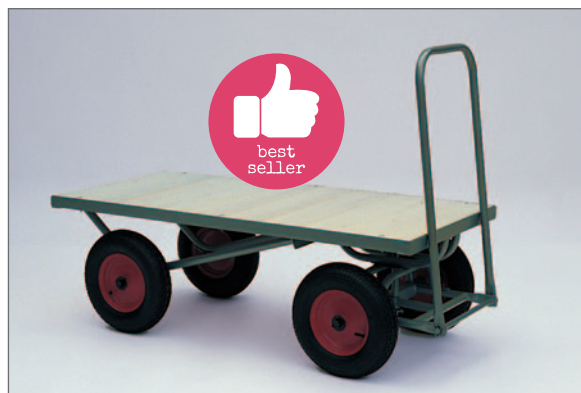

RUGGED LOW LOADING TURNTABLE TRUCKS

- Angle iron construction with 25mm thick timber platform.

Code* Wheel type and capacity.
CT 200mm dia cushion tyred. Cap 350kg.
R 200mm dia rubber tyred. Cap 600kg.
260mm dia rubber tyred. Cap 1000kg.
PT 300mm dia pneumatic tyred. Cap 350kg.

*Suffix wheel code when ordering.

REF	Platform L x W mm	Height mm	PRICE		
			CT	R	PT
T100	1070 x 610	200-300	£353.67	£772.27	£516.18
T103	1525 x 760	200-300	£531.24	£949.83	£693.74