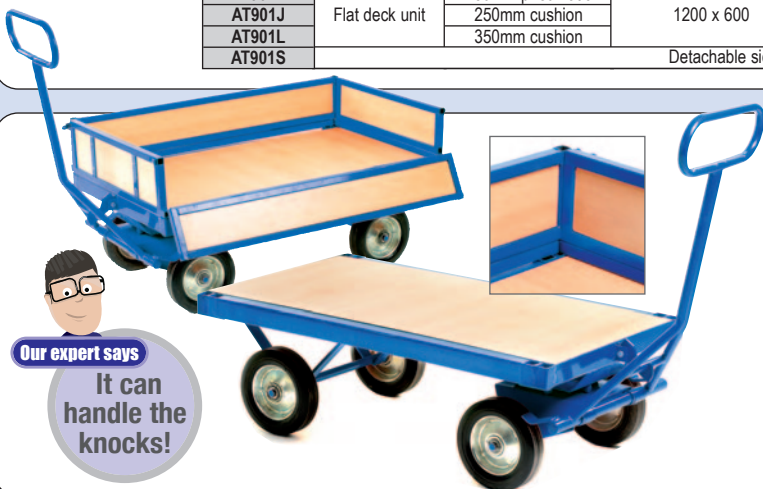

## PREMIUM HEAVY DUTY TURNTABLE TRUCKS

The Premium Range is a tough rugged industrial design that has a fully welded single piece box frame. It comes complete with a set of detachable side frames and a non-perishing phenolic anti-slip platform.

## ACKERMAN STEERING TURNTABLE TRUCKS

- Available in 3 wheel options.
- UK manufactured with a 3 year guarantee.
- Ackerman, dual axle trolley - enables tight turning circles without threatening the stability of the load.
- Detachable sides and ends are available as options.

**Our expert says**  
Suitable for tight turning spaces

AT901L

REF	Description	Wheels	Platform size L x W mm	Platform height mm	Load capacity kg	Weight kg	PRICE
AT901P	Flat deck unit	250mm pneumatic	1200 x 600	310	250	38	£754.15
AT901J		250mm cushion			250	42	£778.68
AT901L		350mm cushion		435	400	60	£823.59
AT901S	Detachable sides and ends						£258.76