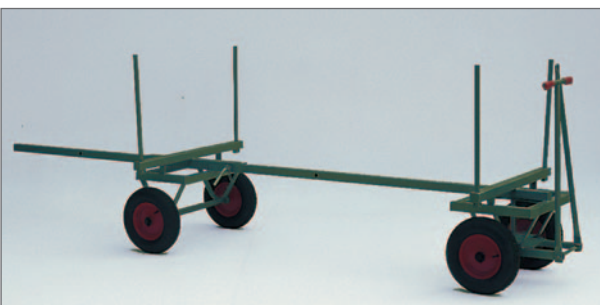

REF	Cap kg	Length inside saddles mm	Width inside posts mm	Wheeling mm	PRICE
T190	500	1220-3050	915	355x75 cushion tyred. Roller bearing	£1009.15
T190/1	500	1220-3050	915	405x100 pneu. tyred. 4 ply. Roller bearing	£927.23
T190/2	1000	1220-3050	915	405x100 pneu tyred. 4 ply. Ball bearing	£1184.31
T190/3	1000	1220-3050	915	405x100 cushion tyred. Roller bearing	£1071.00
T192	2000	1220-3660	1220	305x75 elastic tyred. Ball bearing	£2293.47
T192/1	2000	1220-3660	1220	405x100 pneu tyred. 6 ply. Ball bearing	£1523.45
T192/2	2000	1220-3660	1220	500x80 pneu tyred. Ball bearing	£1680.78
T192/3	2000	1220-3660	1220	455x125 cushion tyred. Ball bearing	£2076.49

ADJUSTABLE LENGTH TURNTABLE TRAILER

- Variety of sizes and capacities to suit many uses such as carrying lengths of timber, steel, pipe, bar or pre-cast concrete etc. saddles easily adjust on the central pole to suit load length.
- Detachable steel corner retaining posts 610mm high.
- Alternative wheels available with capacities up to 3, 4 and 5 tons on request.