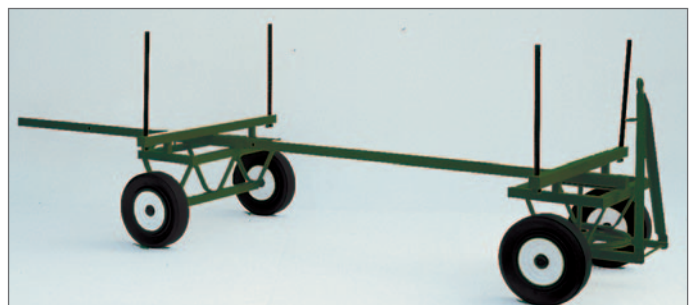

REF	Cap kg	Length inside saddles mm	Width inside posts mm	Wheeling mm	PRICE
T190	500	1220-3050	915	355x75 cushion tyred. Roller bearing	£1009.15
T190/1	500	1220-3050	915	405x100 pneu. tyred. 4 ply. Roller bearing	£927.23
T190/2	1000	1220-3050	915	405x100 pneu tyred. 4 ply. Ball bearing	£1184.31
T190/3	1000	1220-3050	915	405x100 cushion tyred. Roller bearing	£1071.00
T192	2000	1220-3660	1220	305x75 elastic tyred. Ball bearing	£2293.47
T192/1	2000	1220-3660	1220	405x100 pneu tyred. 6 ply. Ball bearing	£1523.45
T192/2	2000	1220-3660	1220	500x80 pneu tyred. Ball bearing	£1680.78
T192/3	2000	1220-3660	1220	455x125 cushion tyred. Ball bearing	£2076.49

ADJUSTABLE LENGTH TURNTABLE TRAILER

- Variety of sizes and capacities to suit many uses such as carrying lengths of timber, steel, pipe, bar or pre-cast concrete etc. saddles easily adjust on the central pole to suit load length.
- Detachable steel corner retaining posts 610mm high.
- Alternative wheels available with capacities up to 3, 4 and 5 tons on request.