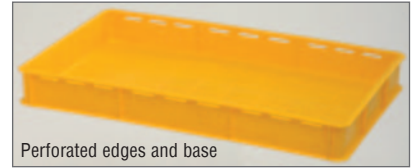

PLASTIC STACKING CONTAINERS

STACKING PLASTIC CONTAINER

Ext dim	765 x 455 x 90
Int dim	735 x 425 x 80
Capacity	20 litres
Colour	natural
REF	PRICE
M111A	£20.76

Ext dim	765 x 455 x 90
Int dim	735 x 425 x 80
Capacity	20 litres
Colour	blue, green, red, yellow, natural, orange, pink, purple
REF	PRICE
M111B	£20.81

Perforated edges and base

Ext dim	765 x 455 x 90
Int dim	735 x 425 x 80
Capacity	20 litres
Colour	natural, red, blue, yellow, green
REF	PRICE
M111C	£20.91

Ext dim	765 x 455 x 90
Int dim	735 x 425 x 80
Capacity	20 litres
Colour	blue, green, red, yellow, natural, orange, pink, purple
REF	PRICE
M111D	£20.77

Ext dim	765 x 455 x 125
Int dim	435 x 425 x 110
Capacity	30 litres
Colour	natural, red, blue, yellow, green
REF	PRICE
M211BH	£22.05

Ext dim	765 x 455 x 125
Int dim	435 x 425 x 110
Capacity	30 litres
Colour	natural, red, blue, yellow, green
REF	PRICE
M211DH	£22.00

ALUMINIUM FRAME DOLLY

- Great for moving plastic boxes and crates.
- Grey non-marking 95mm dia castors.
 - Standard size 695mm L x 475mm W but can be bespoke made to fit other sizes.
 - 200kg capacity.
 - Plastic corner sections to prevent damage.