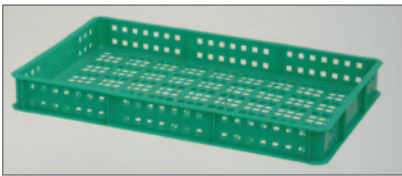

PLASTIC STACKING CONTAINERS

STACKING PLASTIC CONTAINER

Ext dim	765 x 455 x 90
Int dim	735 x 425 x 80
Capacity	20 litres
Colour	natural
REF	PRICE
M111A	£20.76

Ext dim	765 x 455 x 90
Int dim	735 x 425 x 80
Capacity	20 litres
Colour	blue, green, red, yellow, natural, orange, pink, purple
REF	PRICE
M111B	£20.81

Perforated edges and base

Ext dim	765 x 455 x 90
Int dim	735 x 425 x 80
Capacity	20 litres
Colour	natural, red, blue, yellow, green
REF	PRICE
M111C	£20.91

Ext dim	765 x 455 x 90
Int dim	735 x 425 x 80
Capacity	20 litres
Colour	blue, green, red, yellow, natural, orange, pink, purple
REF	PRICE
M111D	£20.77

Ext dim	765 x 455 x 125
Int dim	435 x 425 x 110
Capacity	30 litres
Colour	natural, red, blue, yellow, green
REF	PRICE
M211BH	£22.05

Ext dim	765 x 455 x 125
Int dim	435 x 425 x 110
Capacity	30 litres
Colour	natural, red, blue, yellow, green
REF	PRICE
M211DH	£22.00

Ext dim	765 x 455 x 175
Int dim	735 x 425 x 160
Capacity	50 litres
Colour	natural, red, blue, yellow, green
REF	PRICE
M311BH	£23.16

Ext dim	765 x 455 x 175
Int dim	735 x 425 x 160
Capacity	50 litres
Colour	natural, red, blue, yellow, green
REF	PRICE
M311DH	£23.11