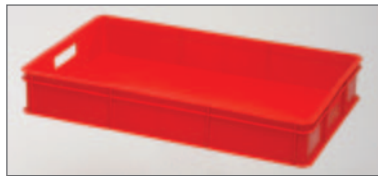

PLASTIC STACKING CONTAINERS

STACKING PLASTIC CONTAINER

Ext dim	765 x 455 x 90
Int dim	735 x 425 x 80
Capacity	20 litres
Colour	natural
REF	PRICE
M111A	£20.76

Ext dim	765 x 455 x 90
Int dim	735 x 425 x 80
Capacity	20 litres
Colour	blue, green, red, yellow, natural, orange, pink, purple
REF	PRICE
M111B	£20.81

Perforated edges and base

Ext dim	765 x 455 x 90
Int dim	735 x 425 x 80
Capacity	20 litres
Colour	natural, red, blue, yellow, green
REF	PRICE
M111C	£20.91

Ext dim	765 x 455 x 90
Int dim	735 x 425 x 80
Capacity	20 litres
Colour	blue, green, red, yellow, natural, orange, pink, purple
REF	PRICE
M111D	£20.77

Ext dim	765 x 455 x 125
Int dim	435 x 425 x 110
Capacity	30 litres
Colour	natural, red, blue, yellow, green
REF	PRICE
M211BH	£22.05

Ext dim	765 x 455 x 125
Int dim	435 x 425 x 110
Capacity	30 litres
Colour	natural, red, blue, yellow, green
REF	PRICE
M211DH	£22.00

Ext dim	765 x 455 x 175
Int dim	735 x 425 x 160
Capacity	50 litres
Colour	natural, red, blue, yellow, green
REF	PRICE
M311BH	£23.16

Ext dim	765 x 455 x 175
Int dim	735 x 425 x 160
Capacity	50 litres
Colour	natural, red, blue, yellow, green
REF	PRICE
M311DH	£23.11