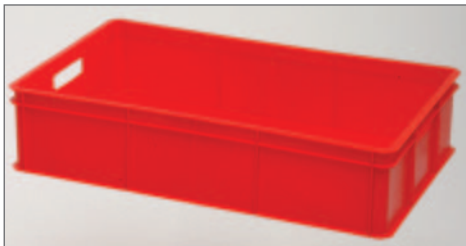

Perforated edges and base

Ext dim	765 x 455 x 90
Int dim	735 x 425 x 80
Capacity	20 litres
Colour	natural, red, blue, yellow, green
REF	PRICE
M111C	£20.91

Ext dim	765 x 455 x 90
Int dim	735 x 425 x 80
Capacity	20 litres
Colour	blue, green, red, yellow, natural, orange, pink, purple
REF	PRICE
M111D	£20.77

Ext dim	765 x 455 x 125
Int dim	435 x 425 x 110
Capacity	30 litres
Colour	natural, red, blue, yellow, green
REF	PRICE
M211BH	£22.05

Ext dim	765 x 455 x 125
Int dim	435 x 425 x 110
Capacity	30 litres
Colour	natural, red, blue, yellow, green
REF	PRICE
M211DH	£22.00

Ext dim	765 x 455 x 175
Int dim	735 x 425 x 160
Capacity	50 litres
Colour	natural, red, blue, yellow, green
REF	PRICE
M311BH	£23.16

Ext dim	765 x 455 x 175
Int dim	735 x 425 x 160
Capacity	50 litres
Colour	natural, red, blue, yellow, green
REF	PRICE
M311DH	£23.11

ALUMINIUM FRAME DOLLY

- Great for moving plastic boxes and crates.
- Grey non-marking 95mm dia castors.
 - Standard size 695mm L x 475mm W but can be bespoke made to fit other sizes.
 - 200kg capacity.
 - Plastic corner sections to prevent damage.