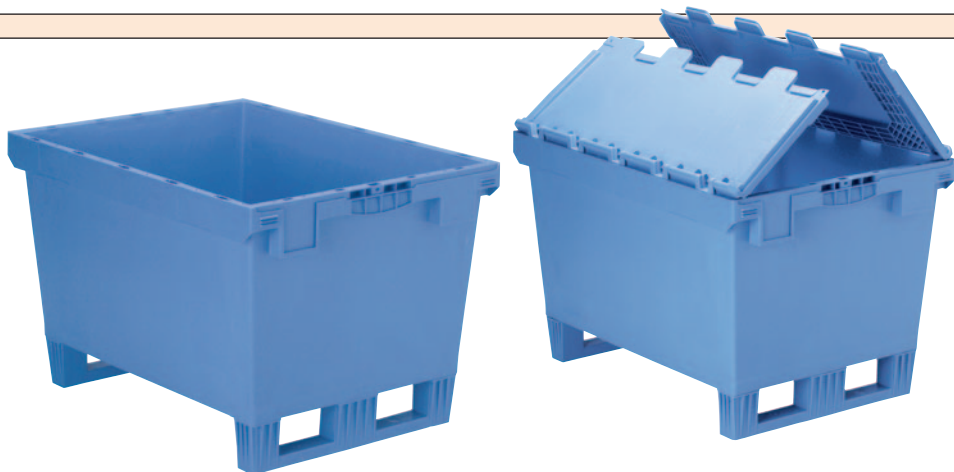

CONTAINERS WITH HINGED INTERLOCKING LID				
REF	Ext dim (L x W x H) mm	Load capacity kg	Vol ltrs	PRICE
XLD86121DKUFE	800 x 600 x 220	200	38	£107.49
XLD86221DKUFE	800 x 600 x 320	200	80	£110.59
XLD86321DKUFE	800 x 600 x 420	200	122	£128.27
XLD86421DKUFE	800 x 600 x 520	200	165	£135.41
XLD86521DKUFE	800 x 600 x 620	200	206	£142.52

XL PLASTIC CONTAINERS WITH PALLET RUNNERS

- Ergonomically designed open handgrips. Centring holes on all four edges.
- Push and pull ribs for automated handling on all sides.
- Rounded corner profiles.
- Label holders on all four sides, label holder with stand-off top edge.
- Location hole for automated lifting.

CONTAINERS WITH SHORT SIDE PICK OPENING				
REF	Ext dim (L x W x H) mm	Load capacity kg	Vol ltrs	PRICE
XL86324DKUFE	800 x 600 x 320	60	132	£95.73
XL86424DKUFE	800 x 600 x 420	60	174	£103.10
XL86524DKUFE	800 x 600 x 520	60	217	£110.59

MULTIPURPOSE MB PLASTIC CONTAINERS WITH FORK ENTRY SHOES

- With ready mounted fork entry shoes.
- Nestability and stackability is maintained with fork entry shoes.
- Colour- dove blue.

CONTAINERS WITH HINGED INTERLOCKING LID				
REF	Ext dim (L x W x H) mm	Load capacity kg	Vol ltrs	PRICE
MBD86321RKUFE	800 x 600 x 453	75	26	£129.46
MBD86421RKUFE	800 x 600 x 553	75	24	£138.96