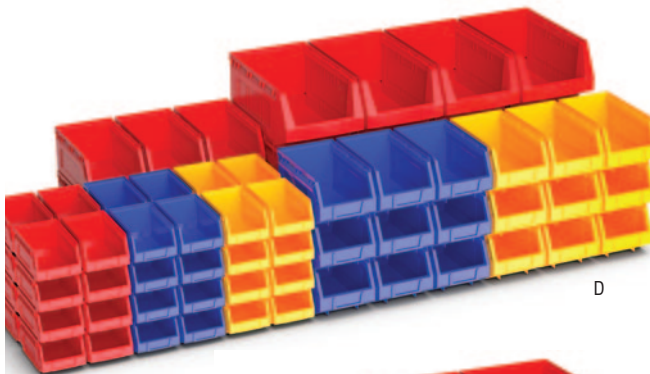

VALUE
range

MIXED COLOUR PLASTIC BIN KITS

A range of bin kits that are supplied with mixed colour bins (colours as shown).

Qty of bins/size	REF	PRICE
12 x (207 x 345 x 165)	02510077AH	£79.26
12 x (303 x 485 x 190)	13031183AH	£157.66

Qty of bins/size	REF	PRICE
48 x (103 x 90 x 55)	02510073AH	£42.45
48 x (103 x 120 x 62)	13031001AH	£84.54
48 x (103 x 165 x 83)	02510074AH	£66.93
48 x (145 x 240 x 125)	02510076AH	£147.96

PLASTIC BIN KITS

A range of pre-selected mixed size and mixed colour bin kits.

- Ideal starter packs.
- Colours as shown.

Bin mm	Size (W x D x H)
1	103 x 85 x 53
1B	103 x 121 x 53
2	103 x 165 x 83
3	148 x 240 x 128
4	209 x 356 x 164
5	310 x 500 x 190

B

D

Item	QUANTITY OF BINS						REF	PRICE
	No 1	No 1B	No 2	No 3	No 4	No 5		
A	-	12	12	6	-	-	13031002	£63.01
B	4	-	8	6	5	4	13031196	£118.17
C	-	-	48	18	6	-	13031197	£162.05
D	-	-	48	27	12	-	13031198	£229.43
E	18	18	24	24	12	6	13031199	£310.45