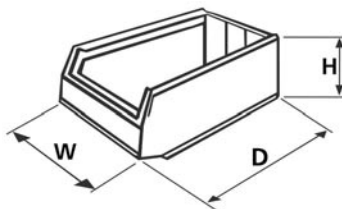

Qty of bins/size	REF	PRICE
48 x (103 x 90 x 55)	02510073AH	£42.45
48 x (103 x 120 x 62)	13031001AH	£84.54
48 x (103 x 165 x 83)	02510074AH	£66.93
48 x (145 x 240 x 125)	02510076AH	£147.96

PLASTIC BIN KITS

A range of pre-selected mixed size and mixed colour bin kits.

- Ideal starter packs.
- Colours as shown.

Bin mm	Size (W x D x H)
1	103 x 85 x 53
1B	103 x 121 x 53
2	103 x 165 x 83
3	148 x 240 x 128
4	209 x 356 x 164
5	310 x 500 x 190