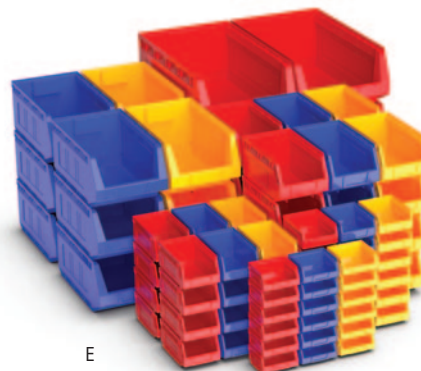

A range of pre-selected mixed size and mixed colour bin kits.

- Ideal starter packs.
- Colours as shown.

Bin mm	Size (W x D x H)
1	103 x 85 x 53
1B	103 x 121 x 53
2	103 x 165 x 83
3	148 x 240 x 128
4	209 x 356 x 164
5	310 x 500 x 190

A

B

C

D

E

Item	QUANTITY OF BINS						REF	PRICE
	No 1	No 1B	No 2	No 3	No 4	No 5		
A	-	12	12	6	-	-	13031002	£63.01
B	4	-	8	6	5	4	13031196	£118.17
C	-	-	48	18	6	-	13031197	£162.05
D	-	-	48	27	12	-	13031198	£229.43
E	18	18	24	24	12	6	13031199	£310.45