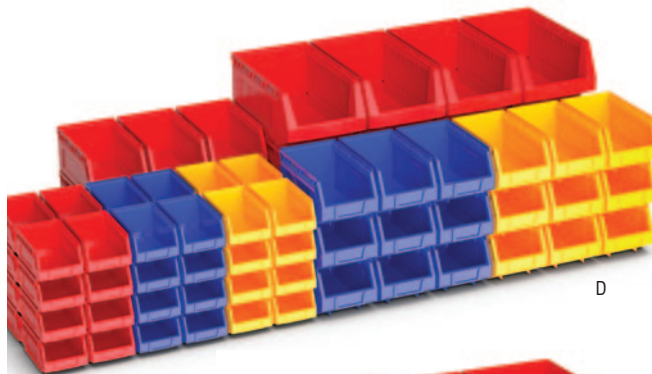

VALUE
range

MIXED COLOUR PLASTIC BIN KITS

A range of bin kits that are supplied with mixed colour bins (colours as shown).

Qty of bins/size	REF	PRICE
12 x (207 x 345 x 165)	02510077AH	£79.26
12 x (303 x 485 x 190)	13031183AH	£157.66

Qty of bins/size	REF	PRICE
48 x (103 x 90 x 55)	02510073AH	£42.45
48 x (103 x 120 x 62)	13031001AH	£84.54
48 x (103 x 165 x 83)	02510074AH	£66.93
48 x (145 x 240 x 125)	02510076AH	£147.96

PLASTIC BIN KITS

A range of pre-selected mixed size and mixed colour bin kits.

- Ideal starter packs.
- Colours as shown.

Bin mm	Size (W x D x H)
1	103 x 85 x 53
1B	103 x 121 x 53
2	103 x 165 x 83
3	148 x 240 x 128
4	209 x 356 x 164
5	310 x 500 x 190

B

D

Item	QUANTITY OF BINS						REF	PRICE
	No 1	No 1B	No 2	No 3	No 4	No 5		
A	-	12	12	6	-	-	13031002	£63.01
B	4	-	8	6	5	4	13031196	£118.17
C	-	-	48	18	6	-	13031197	£162.05
D	-	-	48	27	12	-	13031198	£229.43
E	18	18	24	24	12	6	13031199	£310.45