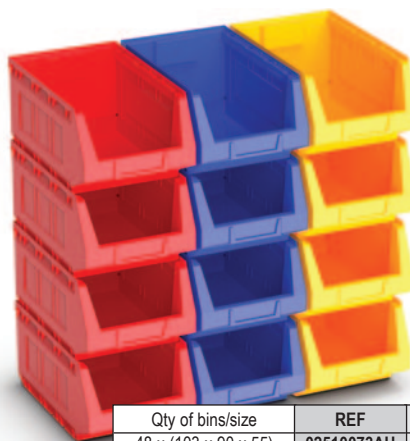

VALUE
range

MIXED COLOUR PLASTIC BIN KITS

A range of bin kits that are supplied with mixed colour bins (colours as shown).

Qty of bins/size	REF	PRICE
12 x (207 x 345 x 165)	02510077AH	£79.26
12 x (303 x 485 x 190)	13031183AH	£157.66

Qty of bins/size	REF	PRICE
48 x (103 x 90 x 55)	02510073AH	£42.45
48 x (103 x 120 x 62)	13031001AH	£84.54
48 x (103 x 165 x 83)	02510074AH	£66.93
48 x (145 x 240 x 125)	02510076AH	£147.96

PLASTIC BIN KITS

A range of pre-selected mixed size and mixed colour bin kits.

- Ideal starter packs.
- Colours as shown.

Bin mm	Size (W x D x H)
1	103 x 85 x 53
1B	103 x 121 x 53
2	103 x 165 x 83
3	148 x 240 x 128
4	209 x 356 x 164
5	310 x 500 x 190