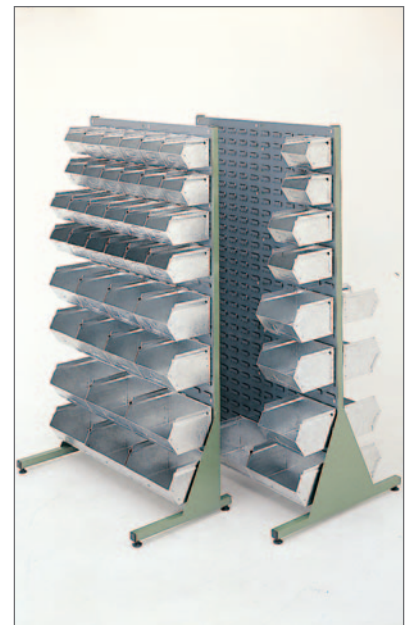

SINGLE/DOUBLE SIDED LOUVERED STEEL BIN RACKS

REF	Size H x W x D mm	PRICE
LR-S	Single 1600 x 915 x 500	£342.53
LR-D	Double 1600 x 915 x 750	£522.17

Prices include delivery on orders over £150

295