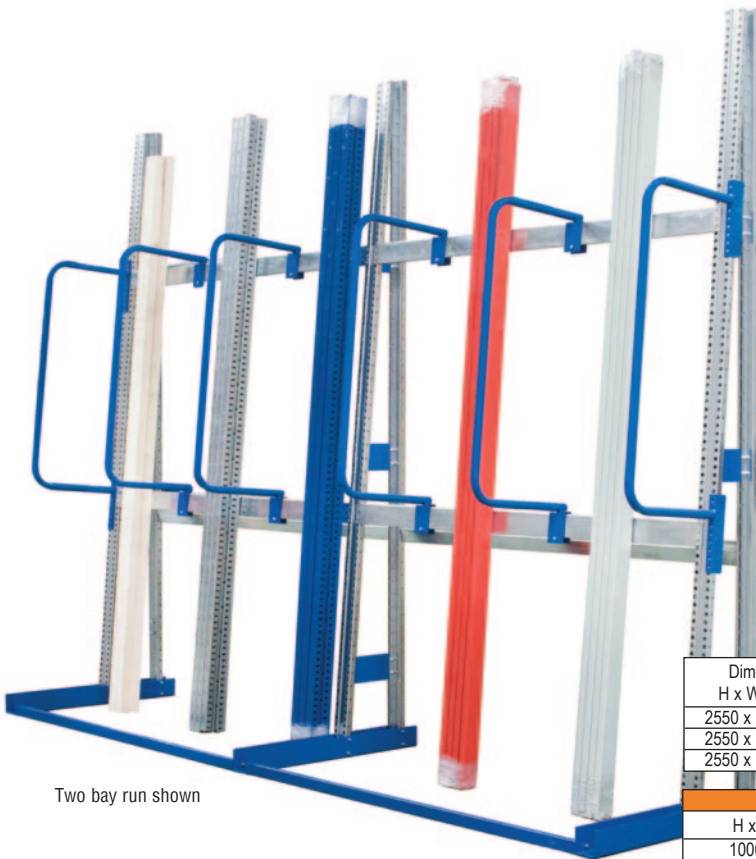

CABLE REEL STORAGE

A great way for storing and dispensing cable or other items that are on reels. There are two static racks or a mobile bench trolley to choose from. Supplied with 25mm diameter tubes that slot into notched beams that can be located in 5 different positions.

Each level is then fitted with a face beam to enable the material to be offered to the user and conveniently cut to length.

Cable reel static rack

Cable reel trolley

Type	H x W x D mm	No of tubes	Tube load kg	REF	PRICE
Trolley	880 x 915 x 610	4	70	RRCT/09/09/06/2/BG	£299.02
Static rack	1830 x 915 x 610	8	70	RRCB/18/09/06/4/GY	£277.70
Static rack	1830 x 1220 x 610	8	60	RRCB/18/12/06/4/GY	£334.56

VERTICAL STORAGE RACKS

Offers a cost effective way of storing all those long awkward items.

The system comes as a starter and extension bay format meaning long runs are more cost effective.

The bays come with three hoop dividers, all necessary frames and base plates, two front beams, one back beam and base rail.

Other size racks available to order, please contact us for prices.

- Store all your long awkward items. Quickly gets your storage organised.
- Simple to build and reconfigure.
- Fully adjustable hoop dividers.
- Starter and extension bay system.
- Can be secured to the floor.
- All bays come complete with three hoop dividers (one right hand, one left hand and one central).