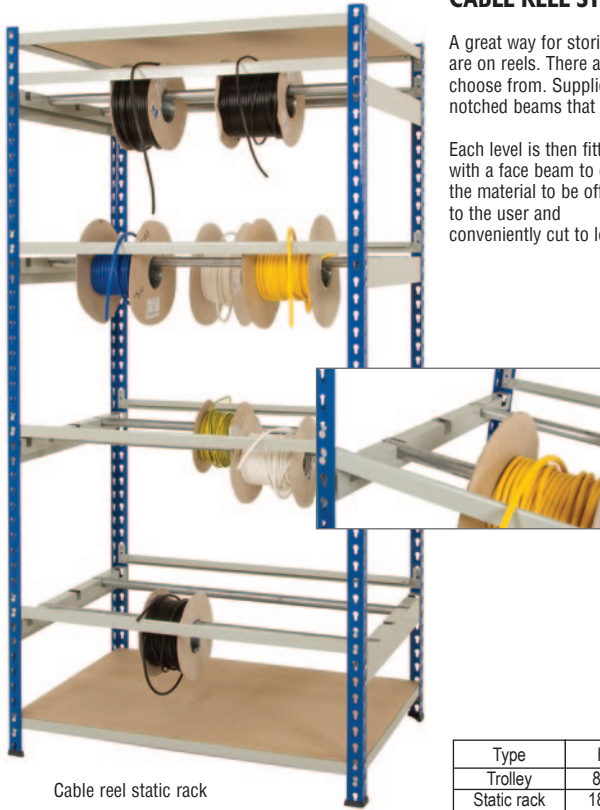

CABLE REEL STORAGE

A great way for storing and dispensing cable or other items that are on reels. There are two static racks or a mobile bench trolley to choose from. Supplied with 25mm diameter tubes that slot into notched beams that can be located in 5 different positions.

Each level is then fitted with a face beam to enable the material to be offered to the user and conveniently cut to length.

Cable reel static rack

Cable reel trolley

Type	H x W x D mm	No of tubes	Tube load kg	REF	PRICE
Trolley	880 x 915 x 610	4	70	RRCT/09/09/06/2/BG	£299.02
Static rack	1830 x 915 x 610	8	70	RRCB/18/09/06/4/GY	£277.70
Static rack	1830 x 1220 x 610	8	60	RRCB/18/12/06/4/GY	£334.56

VERTICAL STORAGE RACKS

Offers a cost effective way of storing all those long awkward items.

The system comes as a starter and extension bay format meaning long runs are more cost effective.

The bays come with three hoop dividers, all necessary frames and base plates, two front beams, one back beam and base rail.

Other size racks available to order, please contact us for prices.

- Store all your long awkward items. Quickly gets your storage organised.
- Simple to build and reconfigure.
- Fully adjustable hoop dividers.
- Starter and extension bay system.
- Can be secured to the floor.
- All bays come complete with three hoop dividers (one right hand, one left hand and one central).