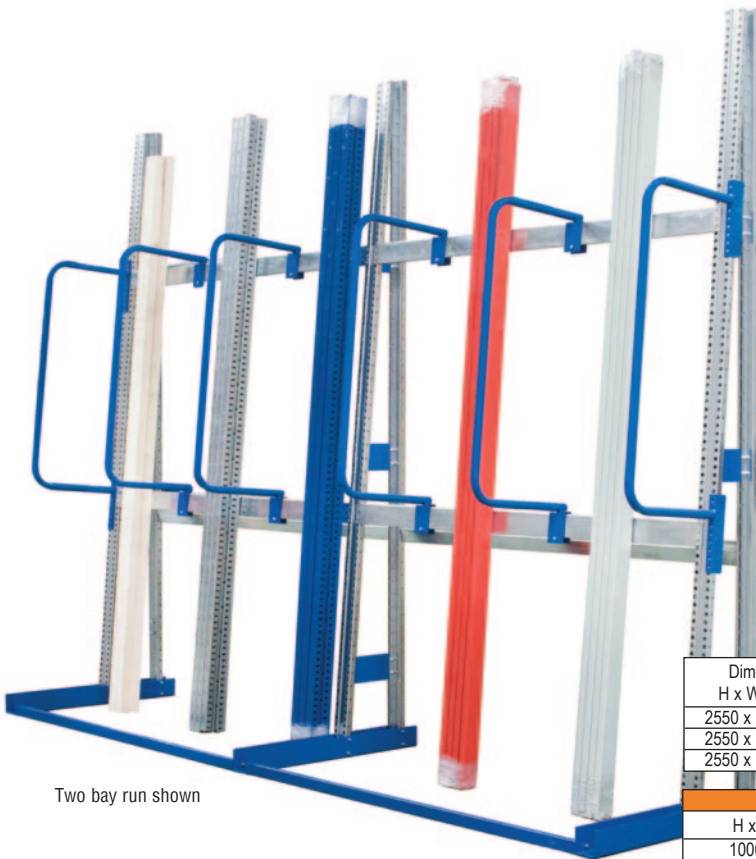

**CABLE REEL STORAGE**

A great way for storing and dispensing cable or other items that are on reels. There are two static racks or a mobile bench trolley to choose from. Supplied with 25mm diameter tubes that slot into notched beams that can be located in 5 different positions.

Each level is then fitted with a face beam to enable the material to be offered to the user and conveniently cut to length.

Cable reel static rack

Cable reel trolley

Type	H x W x D mm	No of tubes	Tube load kg	REF	PRICE
Trolley	880 x 915 x 610	4	70	RRCT/09/09/06/2/BG	£313.97
Static rack	1830 x 915 x 610	8	70	RRCB/18/09/06/4/GY	£291.58
Static rack	1830 x 1220 x 610	8	60	RRCB/18/12/06/4/GY	£351.29

**VERTICAL STORAGE RACKS**

Offers a cost effective way of storing all those long awkward items.

The system comes as a starter and extension bay format meaning long runs are more cost effective.

The bays come with three hoop dividers, all necessary frames and base plates, two front beams, one back beam and base rail.

Other size racks available to order, please contact us for prices.

- Store all your long awkward items. Quickly gets your storage organised.
- Simple to build and reconfigure.
- Fully adjustable hoop dividers.
- Starter and extension bay system.
- Can be secured to the floor.
- All bays come complete with three hoop dividers (one right hand, one left hand and one central).