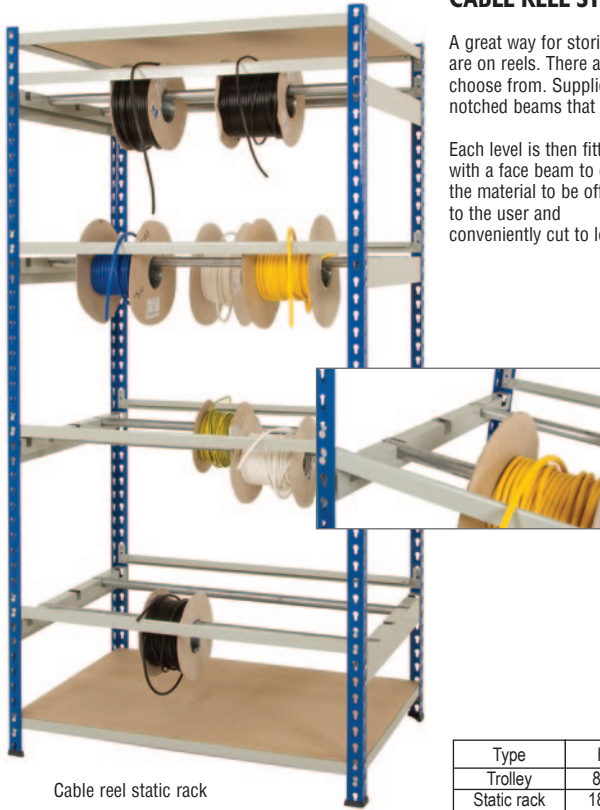

**CABLE REEL STORAGE**

A great way for storing and dispensing cable or other items that are on reels. There are two static racks or a mobile bench trolley to choose from. Supplied with 25mm diameter tubes that slot into notched beams that can be located in 5 different positions.

Each level is then fitted with a face beam to enable the material to be offered to the user and conveniently cut to length.

Cable reel static rack

Cable reel trolley

Type	H x W x D mm	No of tubes	Tube load kg	REF	PRICE
Trolley	880 x 915 x 610	4	70	RRCT/09/09/06/2/BG	£313.97
Static rack	1830 x 915 x 610	8	70	RRCB/18/09/06/4/GY	£291.58
Static rack	1830 x 1220 x 610	8	60	RRCB/18/12/06/4/GY	£351.29

**VERTICAL STORAGE RACKS**

Offers a cost effective way of storing all those long awkward items.

The system comes as a starter and extension bay format meaning long runs are more cost effective.

The bays come with three hoop dividers, all necessary frames and base plates, two front beams, one back beam and base rail.

Other size racks available to order, please contact us for prices.

- Store all your long awkward items. Quickly gets your storage organised.
- Simple to build and reconfigure.
- Fully adjustable hoop dividers.
- Starter and extension bay system.
- Can be secured to the floor.
- All bays come complete with three hoop dividers (one right hand, one left hand and one central).