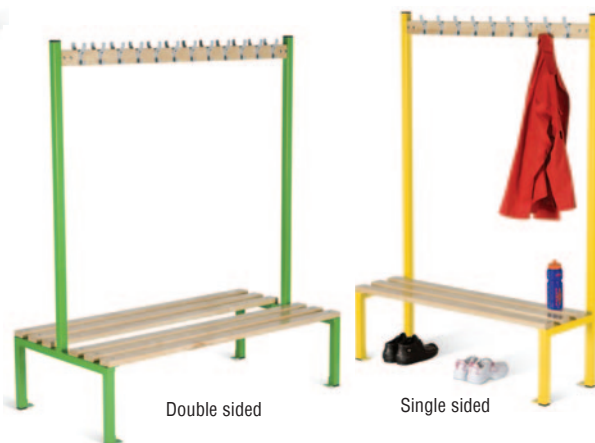

CLOAKROOM ISLAND SEATING

- Welded 38mm tubular steel.
- Supplied with double coat hooks and beech wood slats.
- Shoe compartments or tray options.
- Powder coated: green, dark blue, red, yellow, grey, dark grey or black.
- Floor fixing bracket.

Double sided plus shoe compartments

Single sided plus shoe tray

Double sided

Single sided

| REF | Style | Number of hooks | Size H x L x D mm | PRICE |
|----------|------------------------------------|-----------------|-------------------|---------|
| IS120S | Single | 9 | 1800 x 1200 x 400 | £302.82 |
| IS150S | sided | 12 | 1800 x 1500 x 400 | £323.37 |
| IS120D | Double | 18 | 1800 x 1200 x 760 | £503.98 |
| IS150D | sided | 24 | 1800 x 1500 x 760 | £534.26 |
| IS120SSB | Single sided plus shoe compartment | 8 | 1800 x 1200 x 400 | £447.74 |
| IS150SSB | | 10 | 1800 x 1500 x 400 | £496.41 |
| IS120DSB | Double sided plus shoe compartment | 16 | 1800 x 1200 x 760 | £794.90 |
| IS150DSB | | 20 | 1800 x 1500 x 760 | £878.18 |
| IS120SST | Single sided plus shoe tray | 9 | 1800 x 1200 x 400 | £408.81 |
| IS150SST | | 12 | 1800 x 1500 x 400 | £444.50 |
| IS120DST | Double sided plus shoe tray | 18 | 1800 x 1200 x 760 | £725.69 |
| IS150DST | | 24 | 1800 x 1500 x 760 | £773.27 |

BENCH SEATING

- Welded 38mm tubular steel.
- Supplied with three beech wood slats.
- Powder coated in the following colours: green, dark blue, red, yellow, grey, dark grey or black.
- Free standing.
- Height: 390mm.