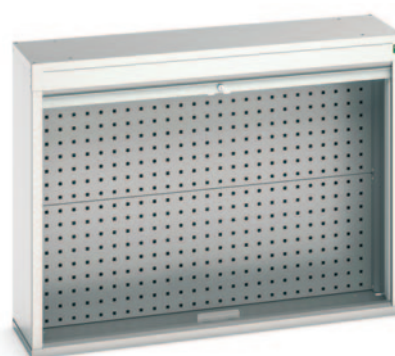

ROLLER SHUTTER CABINETS

ROLLER SHUTTER DOOR CUPBOARD

Tough, welded steel construction with space saving roller shutter door. Ideal for narrow aisles and gangways.

- Galvanised steel shelves are adjustable on a 25mm vertical pitch.
- 75kg UDL capacity per shelf.
- 2000mm high wide x 1050mm wide x 650mm deep.

Our expert says

Space saving secure storage ideal for narrow aisles and gangways

REF	Description	PRICE
16926700.11	1 shelf cupboard	£1117.53
16926925.51	Extra shelf to suit	£40.10

ROLLER SHUTTER WALL MOUNTED CABINETS

Fully welded tough cabinets suitable for wall mounting.

- Roller shutter door saves space and is ideal for narrow aisles or small office/warehouse space.
- Perfo back panel for mounting tools.
- Light grey, durable, rigid plastic door.
- Housing colour options: light grey, dark grey, blue or red. Please state choice when ordering.