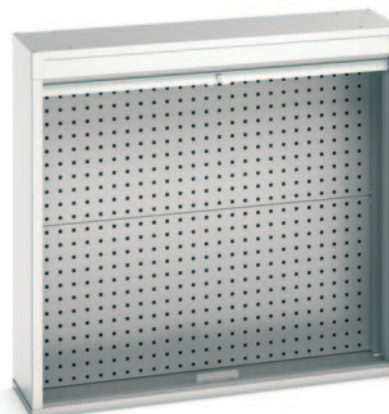

ROLLER SHUTTER CABINETS

ROLLER SHUTTER DOOR CUPBOARD

Tough, welded steel construction with space saving roller shutter door. Ideal for narrow aisles and gangways.

- Galvanised steel shelves are adjustable on a 25mm vertical pitch.
- 75kg UDL capacity per shelf.
- 2000mm high wide x 1050mm wide x 650mm deep.

Our expert says

Space saving secure storage ideal for narrow aisles and gangways

REF	Description	PRICE
16926700.11	1 shelf cupboard	£1117.53
16926925.51	Extra shelf to suit	£40.10

ROLLER SHUTTER WALL MOUNTED CABINETS

Fully welded tough cabinets suitable for wall mounting.

- Roller shutter door saves space and is ideal for narrow aisles or small office/warehouse space.
- Perfo back panel for mounting tools.
- Light grey, durable, rigid plastic door.
- Housing colour options: light grey, dark grey, blue or red. Please state choice when ordering.