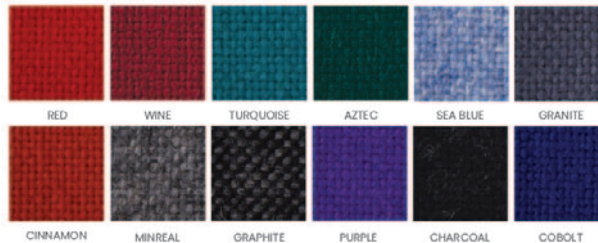

ADV STACKING CHAIRS

This polypropylene stacking chair is available in eight shell colours with a black plastic frame. The keyhole located in the chair back makes a useful carrying handle. Make your chair all the more comfortable with the addition of a seat pad or seat and back pad. Then add a linking option if you need to group your chairs.

- Shell colour options: Green, blue, red, charcoal, beige, brown, orange and black.
- Ideal for outdoor use.

Gives EXTRA comfort

Seat pad colour options:

Chair shell colour options:

REF	Description	O/D H x W x D mm	Seat height mm	Approx weight kg	PRICE
Y/D015	Stacking chair	745 x 480 x 470	450	4.0	£31.81
Y/D017	Stacking chair with seat pad	745 x 480 x 470	450	4.5	£52.03
Y/D019	Stacking chair with seat and back pad	745 x 480 x 470	450	5.0	£66.26
Y/D046	Chair trolley	1030 x 490 x 540	345	5.0	£217.34
Y/M250	Linking clip	-	-	-	£3.07

- Choice of three colours: burgundy, blue and charcoal (please state preference when ordering).
- O/D H x W x D: 820 x 450 x 490mm.
- Seat height: 450mm.
- Approx weight: 3kg.
- Sold in packs of 8 only.