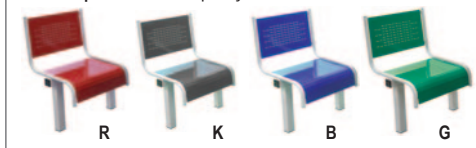

## PROFILED STEEL CANTEEN SEATING

Superbly aesthetic canteen seating complete with table. Profiled steel comfortably moulded for sitting position.

- Fully welded robust canteen unit with seats from 1.2mm mild steel.
- MFC table tops come in a light grey with pvc edging for extra strength and protection.
- Powder coated finish in light grey as standard. Seats available in green, red, blue and dark grey. Other RAL colours are available at extra cost.
- Overall height 790mm, table height 710mm, seat height 425mm.

Colour options. Please specify on order.

Table top: 525mm x 600mm

2 SEATER		
REF	H x W x L mm	PRICE
B6SPFAST2SE	790 x 1755 x 570	£619.38

Table top: 1070mm x 600mm

4 SEATER			
REF	H x W x L mm	Seat options	PRICE
B6SPFAST4SE	790 x 1755 x 1100	Single entry	£885.40
B6SPFAST4DE	790 x 1755 x 1100	Double entry	£885.40

Table top: 1580mm x 600mm

6 SEATER			
REF	H x W x L mm	Seat options	PRICE
B6SPFAST6SE	790 x 1755 x 1600	Single entry	£1130.54
B6SPFAST6DE	790 x 1755 x 1600	Double entry	£1130.54

- Table and bench tops available in four different colours.
- Choose table heights from 460, 530, 590, 640, 710 or 760mm.
- Choose bench heights from 260, 310, 350, 380, 430 or 460mm.

REF	Description	PRICE
EN/BC46/OD	Slatted top outdoor table. L x W: 1500 x 600mm	£351.65
EN/CC46/OD	Slatted top outdoor table. L x W: 1000 x 600mm	£258.35
EN/BF46/OD	Slatted seat outdoor bench. L x W: 1500 x 300mm	£215.30
EN/CF46/OD	Slatted seat outdoor bench. L x W: 1000 x 300mm	£186.59