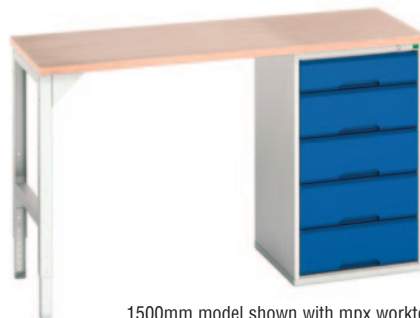

## PEDESTAL STORAGE BENCHES

A range of easy sit benches fitted with pedestal drawers and cupboard choices. Supplied assembled and ready to use. Please specify colour choice.

- Up to 300kg UDL capacity.
- Central locking drawers and lockable cupboards.
- Roller bearing drawers with 75kg UDL capacity and 100% extension slides.
- Compatible with optional divider kits.
- 30mm thick worktops.
- Framework light grey with colour options on cabinet fronts: dark grey, light grey, blue or red.
- All bench frames are 600mm deep x 930mm high with a choice of length: 1500mm or 2000mm.
- Cabinets are 900mm high x 550mm deep x 525mm or 800mm wide.

1500mm model shown with mpx worktop and 525mm wide 2 drawer and cupboard cabinet

REF	Length mm	Worktop	PRICE
16921902.11	1500	Mpx	£658.09
16921952.11	2000	Mpx	£696.70
16921912.11	1500	Lino	£715.72
16921962.11	2000	Lino	£815.84

1500mm model shown with mpx worktop and 800mm wide 2 drawer and cupboard cabinet

REF	Length mm	Worktop	PRICE
16921905.11	1500	Mpx	£736.78
16921955.11	2000	Mpx	£775.37
16921915.11	1500	Lino	£794.40
16921965.11	2000	Lino	£894.52