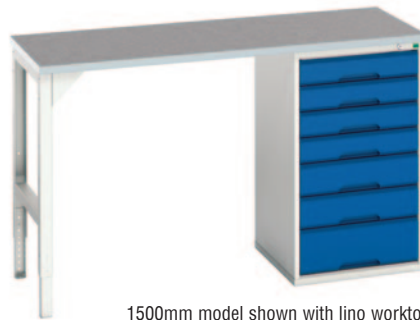

## PEDESTAL STORAGE BENCHES

A range of easy sit benches fitted with pedestal drawers and cupboard choices. Supplied assembled and ready to use. Please specify colour choice.

- Up to 300kg UDL capacity.
- Central locking drawers and lockable cupboards.
- Roller bearing drawers with 75kg UDL capacity and 100% extension slides.
- Compatible with optional divider kits.
- 30mm thick worktops.
- Framework light grey with colour options on cabinet fronts: dark grey, light grey, blue or red.
- All bench frames are 600mm deep x 930mm high with a choice of length: 1500mm or 2000mm.
- Cabinets are 900mm high x 550mm deep x 525mm or 800mm wide.

1500mm model shown with mpx worktop and 525mm wide 2 drawer and cupboard cabinet

REF	Length mm	Worktop	PRICE
16921902.11	1500	Mpx	£658.09
16921952.11	2000	Mpx	£696.70
16921912.11	1500	Lino	£715.72
16921962.11	2000	Lino	£815.84

1500mm model shown with mpx worktop and 800mm wide 2 drawer and cupboard cabinet

REF	Length mm	Worktop	PRICE
16921905.11	1500	Mpx	£736.78
16921955.11	2000	Mpx	£775.37
16921915.11	1500	Lino	£794.40
16921965.11	2000	Lino	£894.52

1500mm model shown with mpx worktop and 525mm wide 5 drawer cabinet

REF	Length mm	Worktop	PRICE
16921900.11	1500	Mpx	£765.36
16921950.11	2000	Mpx	£803.95
16921910.11	1500	Lino	£822.98
16921960.11	2000	Lino	£923.12