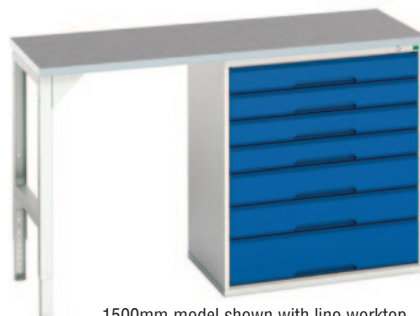

1500mm model shown with lino worktop and 800mm wide 7 drawer cabinet

REF	Length mm	Worktop	PRICE
16921904.11	1500	Mpx	£934.61
16921954.11	2000	Mpx	£973.21
16921914.11	1500	Lino	£992.24
16921964.11	2000	Lino	£1092.37