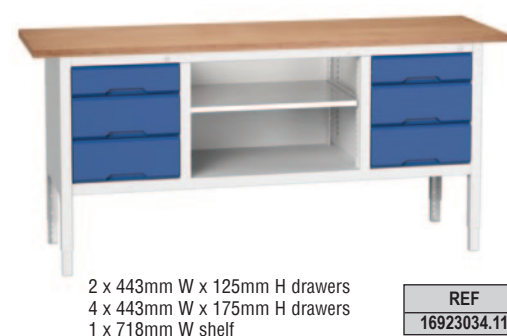

2 x 443mm W x 125mm H drawers
4 x 443mm W x 175mm H drawers
1 x 718mm W shelf

REF	PRICE
16923034.11	£1069.71