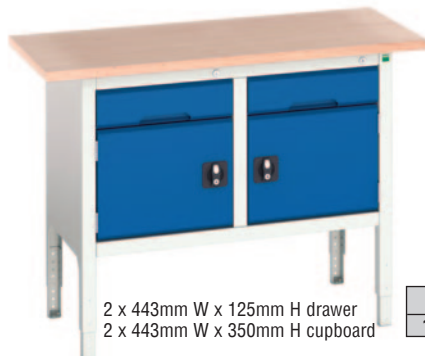

STORAGE BENCHES

A range of individual lockable cupboards and cabinets. Steel frame construction with integrated storage modules. Access beneath the bench allows good housekeeping.

- Adjustable height from 830mm - 930mm.
- 30mm multiplex worktops.
- Roller bearing drawers with 60kg UDL capacity and 100% extension slides.
- Open areas supplied with adjustable shelf.
- Supplied assembled, ready for use.
- Please specify door colour preference from dark grey, light grey, blue or red.

1250mm WIDE x 600mm DEEP

1 x 443mm W x 125mm H drawer
2 x 443mm W x 175mm H drawers
1 x 443mm W x 475mm H cupboard

REF	PRICE
16923003.11	£727.52

1500mm WIDE x 600mm DEEP

1 x 718mm W x 125mm H drawer
2 x 718mm W x 175mm H drawers
1 x 443mm W x 475mm H cupboard

REF	PRICE
16923014.11	£788.36

2 x 443mm W x 125mm H drawer
2 x 443mm W x 350mm H cupboard

REF	PRICE
16923001.11	£703.75

1 x 718mm W x 125mm H drawer
2 x 718mm W x 175mm H drawers
1 x 443mm W shelf

REF	PRICE
16923013.11	£772.77

1750mm WIDE x 600mm DEEP

1 x 443mm W x 125mm H drawer
2 x 443mm W x 175mm H drawers
2 x 443mm W x 475mm H cupboards

REF	PRICE
16923022.11	£880.42

2000mm WIDE x 600mm DEEP

2 x 443mm W x 125mm H drawers
4 x 443mm W x 175mm H drawers
1 x 718mm W x 125mm H drawer
2 x 718mm W x 175mm H drawers