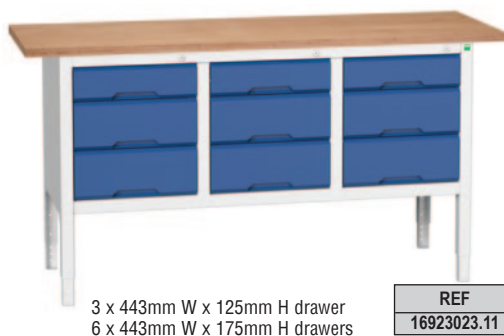

3 x 443mm W x 125mm H drawer
6 x 443mm W x 175mm H drawers

REF	PRICE
16923023.11	£1218.93