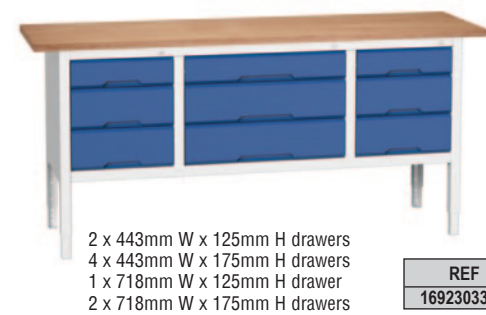

STORAGE BENCHES

A range of individual lockable cupboards and cabinets. Steel frame construction with integrated storage modules. Access beneath the bench allows good housekeeping.

- Adjustable height from 830mm - 930mm.
- 30mm multiplex worktops.
- Roller bearing drawers with 60kg UDL capacity and 100% extension slides.
- Open areas supplied with adjustable shelf.
- Supplied assembled, ready for use.
- Please specify door colour preference from dark grey, light grey, blue or red.

1250mm WIDE x 600mm DEEP

1 x 443mm W x 125mm H drawer
2 x 443mm W x 175mm H drawers
1 x 443mm W x 475mm H cupboard

REF	PRICE
16923003.11	£727.52

1500mm WIDE x 600mm DEEP

1 x 718mm W x 125mm H drawer
2 x 718mm W x 175mm H drawers
1 x 443mm W x 475mm H cupboard

REF	PRICE
16923014.11	£788.36

2 x 443mm W x 125mm H drawer
2 x 443mm W x 350mm H cupboard

REF	PRICE
16923001.11	£703.75

1 x 718mm W x 125mm H drawer
2 x 718mm W x 175mm H drawers
1 x 443mm W shelf

REF	PRICE
16923013.11	£772.77

1750mm WIDE x 600mm DEEP

1 x 443mm W x 125mm H drawer
2 x 443mm W x 175mm H drawers
2 x 443mm W x 475mm H cupboards

REF	PRICE
16923022.11	£880.42

2000mm WIDE x 600mm DEEP

2 x 443mm W x 125mm H drawers
4 x 443mm W x 175mm H drawers
1 x 718mm W x 125mm H drawer
2 x 718mm W x 175mm H drawers