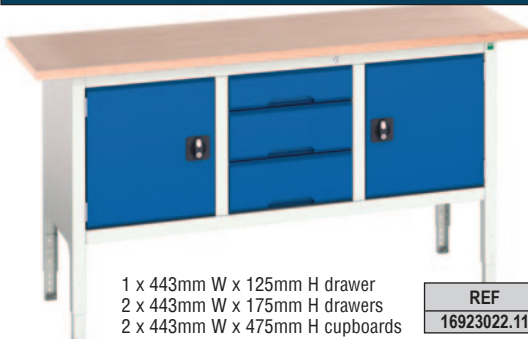

STORAGE BENCHES

A range of individual lockable cupboards and cabinets. Steel frame construction with integrated storage modules. Access beneath the bench allows good housekeeping.

- Adjustable height from 830mm - 930mm.
- 30mm multiplex worktops.
- Roller bearing drawers with 60kg UDL capacity and 100% extension slides.
- Open areas supplied with adjustable shelf.
- Supplied assembled, ready for use.
- Please specify door colour preference from dark grey, light grey, blue or red.

1250mm WIDE x 600mm DEEP

1 x 443mm W x 125mm H drawer
2 x 443mm W x 175mm H drawers
1 x 443mm W x 475mm H cupboard

REF	PRICE
16923003.11	£727.52

1500mm WIDE x 600mm DEEP

1 x 718mm W x 125mm H drawer
2 x 718mm W x 175mm H drawers
1 x 443mm W x 475mm H cupboard

REF	PRICE
16923014.11	£788.36

2 x 443mm W x 125mm H drawer
2 x 443mm W x 350mm H cupboard

REF	PRICE
16923001.11	£703.75

1 x 718mm W x 125mm H drawer
2 x 718mm W x 175mm H drawers
1 x 443mm W shelf

REF	PRICE
16923013.11	£772.77

1750mm WIDE x 600mm DEEP

1 x 443mm W x 125mm H drawer
2 x 443mm W x 175mm H drawers
2 x 443mm W x 475mm H cupboards

REF	PRICE
16923022.11	£880.42

2000mm WIDE x 600mm DEEP

2 x 443mm W x 125mm H drawers
4 x 443mm W x 175mm H drawers
1 x 718mm W x 125mm H drawer
2 x 718mm W x 175mm H drawers