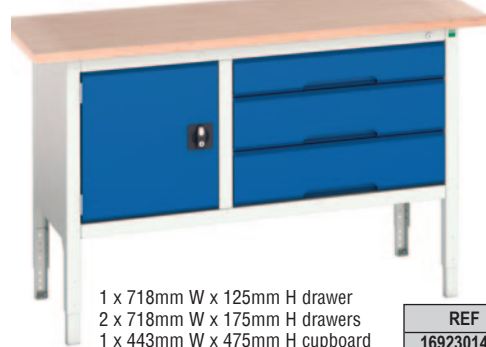

STORAGE BENCHES

A range of individual lockable cupboards and cabinets. Steel frame construction with integrated storage modules. Access beneath the bench allows good housekeeping.

- Adjustable height from 830mm - 930mm.
- 30mm multiplex worktops.
- Roller bearing drawers with 60kg UDL capacity and 100% extension slides.
- Open areas supplied with adjustable shelf.
- Supplied assembled, ready for use.
- Please specify door colour preference from dark grey, light grey, blue or red.

1250mm WIDE x 600mm DEEP

1 x 443mm W x 125mm H drawer
2 x 443mm W x 175mm H drawers
1 x 443mm W x 475mm H cupboard

REF	PRICE
16923003.11	£727.52

1500mm WIDE x 600mm DEEP

1 x 718mm W x 125mm H drawer
2 x 718mm W x 175mm H drawers
1 x 443mm W x 475mm H cupboard

REF	PRICE
16923014.11	£788.36

2 x 443mm W x 125mm H drawer
2 x 443mm W x 350mm H cupboard

REF	PRICE
16923001.11	£703.75

1 x 718mm W x 125mm H drawer
2 x 718mm W x 175mm H drawers
1 x 443mm W shelf

REF	PRICE
16923013.11	£772.77

1750mm WIDE x 600mm DEEP

1 x 443mm W x 125mm H drawer
2 x 443mm W x 175mm H drawers
2 x 443mm W x 475mm H cupboards

REF	PRICE
16923022.11	£880.42

2000mm WIDE x 600mm DEEP

2 x 443mm W x 125mm H drawers
4 x 443mm W x 175mm H drawers
1 x 718mm W x 125mm H drawer
2 x 718mm W x 175mm H drawers