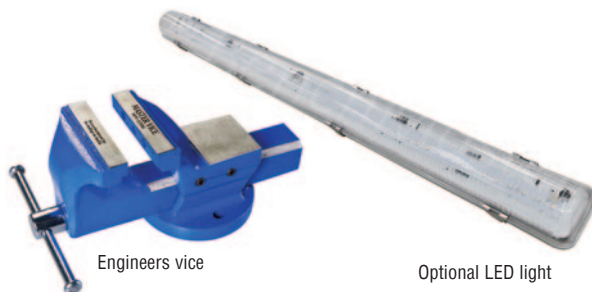

## WELDED STEEL MEDIUM DUTY BENCHES continued

REF	Size L x D mm	PRICE	STEEL TOP							
			Upper Shelf	PRICE	Lower Shelf	PRICE	Lighting Rail	PRICE	Support Bar (louvres)	PRICE
AB1260S	1200 x 600	£392.70	USS12	£132.16	LSS12	£138.88	LR12	£157.92	SB12	£104.16
AB1275S	1200 x 750	£392.70								
AB1290S	1200 x 900	£756.53								
AB1560S	1500 x 600	£436.59	USS15	£146.72	LSS15	£162.40	LR15	£176.96	SB15	£114.24
AB1575S	1500 x 750	£436.59								
AB1590S	1500 x 900	£456.23								
AB1860S	1800 x 600	£489.72	USS18	£144.48	LSS18	£153.44	LR18	£185.92	SB18	£125.44
AB1875S	1800 x 750	£460.85								
AB1890S	1800 x 900	£480.48								
AB2060S	2000 x 600	£504.74	USS20	£171.36	LSS20	£164.64	LR20	£194.88	SB20	£132.16
AB2075S	2000 x 750	£525.53								
AB2090S	2000 x 900	£564.80								
AB2012S	2000 x 1200	£513.98								

## WELDED BENCH ACCESSORIES

Accessorise your bench to create the perfect work station for your job.

- Power sockets eliminate trailing power cables therefore reducing trip accidents.
- Drawers and cupboards give a safe place to store your tools and documents.
- Additional fluorescent lighting gives a brighter working environment.
- Choose from four sizes of engineers vice to suit your needs.
- If you need small parts storage and accessibility, louvre panels are the ideal solution.

AB2075L shown with:  
Two cupboards, bars for louvre panels, louvre panels, light rail, fluorescent light and bench top trunking with two twin sockets (supplied unwired).

Engineers vice

Optional LED light