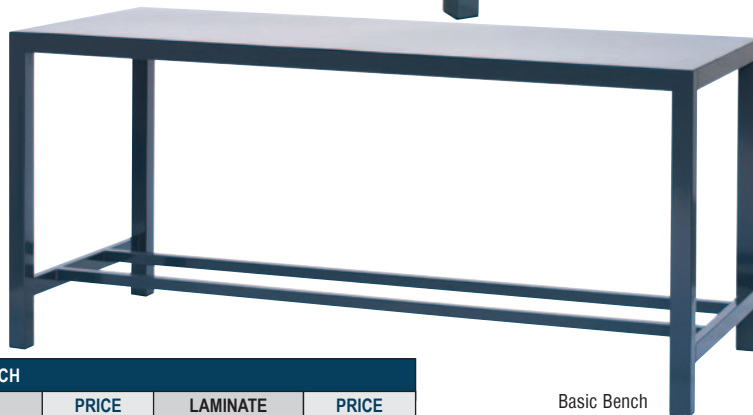

## HEAVY DUTY EUROBENCHES

A range of fully welded workbenches fabricated from high quality mild steel sections. Framework construction is heavy duty pattern – 45 x 45 x 3 section with 50mm sq. tube leg frames. Standard height 840mm (760mm and 920mm also available).

- 1200kg SWL UDL.
- Colour choice: dark grey frame with grey, green, red or blue drawer and cupboard doors.

Basic Bench

### BASIC WORKBENCH

Size H x W x D mm	STEEL PLATE	PRICE	BEECH	PRICE	LAMINATE	PRICE
840 x 1200 x 600	BJ841260SKXX	£471.18	BJ841260BKXX	£565.68	BJ841260PKXX	£561.69
840 x 1200 x 750	BJ841275SKXX	£525.76	BJ841275BKXX	£602.96	BJ841275PKXX	£582.98
840 x 1200 x 900	BJ841290SKXX	£539.06	BJ841290BKXX	£660.19	BJ841290PKXX	£648.21
840 x 1500 x 600	BJ841560SKXX	£541.73	BJ841560BKXX	£725.41	BJ841560PKXX	£674.82
840 x 1500 x 750	BJ841575SKXX	£641.55	BJ841575BKXX	£766.67	BJ841575PKXX	£725.41
840 x 1500 x 900	BJ841590SKXX	£654.86	BJ841590BKXX	£839.87	BJ841590PKXX	£826.57
840 x 1800 x 600	BJ841860SKXX	£575.01	BJ841860BKXX	£761.34	BJ841860PKXX	£722.74
840 x 1800 x 750	BJ841875SKXX	£674.82	BJ841875BKXX	£841.21	BJ841875PKXX	£744.04
840 x 1800 x 900	BJ841890SKXX	£700.12	BJ841890BKXX	£933.05	BJ841890PKXX	£858.50