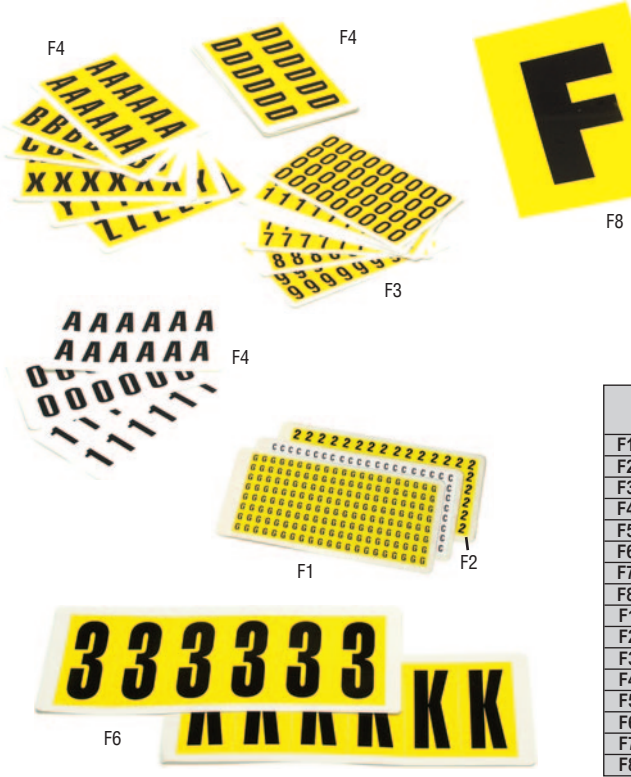

## INDIVIDUAL SHEETS OF SELF ADHESIVE LETTERS OR NUMBERS

- Supplied on sheets of identical letters or numbers.

These self-adhesive numbers and letters are printed black on yellow as well as being available in black on white (except F7 and F8 which are only available in black on yellow), other colours available on request. Easy to fix and remove without leaving adhesive residue. Suitable on shelving, bins, racking etc, also for file labelling in the office.

**F1**  
6 x 9.5mm  
168 characters per card

**F2**  
8.5 x 12.5mm  
90 characters per card

**F3**  
14x19mm  
36 characters per card

**F4**  
21x38mm  
12 characters per card

**F5**  
21 x 56mm  
12 characters per card

## SELF ADHESIVE LETTERS OR NUMBERS IN PACKS

- 8 sizes in handy packs of numbers or letters.
- Clean peel - leaves no residue.
- Easy warehouse identification.
- Bin numbering.
- High visibility.

REF	Label Size H x W mm	Character height mm	Characters per card	Colours	PRICE
F1PACKA-Z	9.5 x 6	6	168	yellow or white	£38.03
F2PACKA-Z	12.5 x 8.5	9	90	yellow or white	£38.03
F3PACKA-Z	19 x 14	16	36	yellow or white	£38.03
F4PACKA-Z	38 x 21	26	12	yellow or white	£38.03
F5PACKA-Z	56 x 21	50	12	yellow or white	£52.15
F6PACKA-Z	90 x 38	75	6	yellow or white	£71.65
F7PACKA-Z	130 x 45	100	5	yellow only	£94.55
F8PACKA-Z	230 x 140	160	1	yellow only	£94.55
F1PACK0-9	9.5 x 6	6	168	yellow or white	£14.58
F2PACK0-9	12.5 x 8.5	9	90	yellow or white	£14.58
F3PACK0-9	19 x 14	16	36	yellow or white	£14.58
F4PACK0-9	38 x 21	26	12	yellow or white	£14.58
F5PACK0-9	56 x 21	50	12	yellow or white	£20.07
F6PACK0-9	90 x 38	75	6	yellow or white	£27.42
F7PACK0-9	130 x 45	100	5	yellow only	£36.42
F8PACK0-9	230 x 140	160	1	yellow only	£36.42