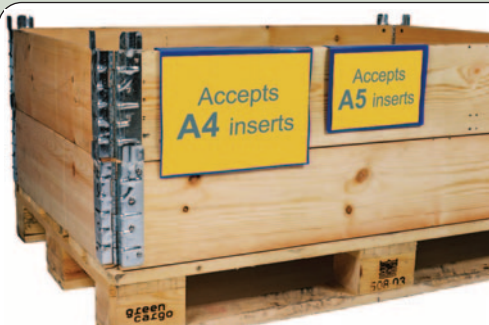

CONSECUTIVE NUMBER SELF ADHESIVE TILES

- Sets of high visibility self adhesive labels.
- Numbers 01 through to 100.
- Printed black on yellow.
- Instant identification.

REF	Size H x W mm	Digit H	Pack	PRICE
CN23	25 x 30	20	1	£19.96
CN50	50 x 50	40	1	£35.37

HANGING DOCUMENT POCKETS

- Two information pockets manufactured in tough plastic.
- Unique hooked header design.

Our premium hanging pocket features a unique hooked header, designed to hang and grip onto the edge of an industrial wooden case. This pocket offers a dual function, to either store documentation linked to the case or to provide identification where a conventional label will not adhere to the wooden surface. The hanging pocket is also suitable for trolleys, stillages, pallet converters and many more items that have a hanging rail of up to 25mm maximum thickness.