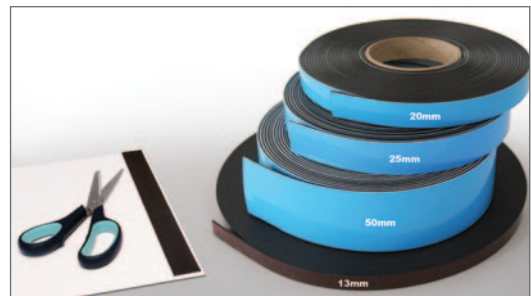

SPECIFICATION		SELF ADHESIVE POCKETS		MAGNETIC POCKETS	
Size H x W mm	Pack	REF	PRICE	REF	PRICE
110 x 215	10	AP1122/10	£39.22	MP1122/10	£40.85
110 x 110	10	AP1111/10	£28.01	MP1111/10	£33.27
316 x 436	10	AP3H/10	£81.59	MP3H/10	£90.70
436 x 316	10	AP3V/10	£81.59	MP3V/10	£90.70
215 x 310	10	AP4H/10	£30.12	MP4H/10	£42.72
215 x 310	50	AP4H/50	£130.73	MP4H/50	£168.08
310 x 220	10	AP4V/10	£30.12	MP4V/10	£42.72
310 x 220	50	AP4V/50	£130.73	MP4V/50	£168.08
155 x 230	10	AP5H/10	£24.86	MP5H/10	£35.37
155 x 230	50	AP5H/50	£102.95	MP5H/50	£130.73
215 x 160	10	AP5V/10	£24.86	MP5V/10	£35.37
215 x 160	50	AP5V/50	£102.95	MP5V/50	£130.73
110 x 155	10	AP6H/10	£33.27	MP6H/10	£34.32
150 x 110	10	AP6V/10	£33.27	MP6V/10	£34.32
60 x 110	100	AP7H/100	£90.35	MP7H/100	£120.23

TICKET POCKETS

An economical range of flexible pvc ticket pockets which have a clear front and white back, designed for use on racking and shelving. The clear front enables barcodes to be scanned without removing the ticket. The self adhesive pocket enables it to be permanently fixed, whereas the magnetic pocket can be easily relocated without removing the ticket.

- Suitable for use in cold store environments to -30°.

- Available in red, black, blue, yellow and green.

REF	Description	Size H x W mm	Pack	PRICE
SAP310	Self adhesive	30 x 100	100	£79.14
SAP412	Self adhesive	40 x 120	100	£84.04
SAP610	Self adhesive	60 x 100	100	£87.90
MP310	Magnetic	30 x 100	100	£88.95
MP610	Magnetic	60 x 100	100	£122.57
MP614	Magnetic	60 x 140	100	£141.24
MP412	Magnetic	40 x 120	100	£105.05

MAGNETIC SELF ADHESIVE STRIP

Our magnetic strip is supplied in four widths, each backed with a strong permanent self adhesive for mounting items onto steel surfaces. This magnetic strip is ideal for many jobs in the factory or warehouse, eliminating the need for drilling or other methods of fixing.