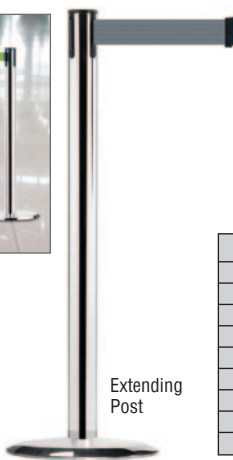

Extending Post

HEAVY DUTY EXTENDING BELT BARRIER

- Can be used indoors or outdoors.
- Four way connectivity.
- Webbing extension 3.65m per post.
- Supplied flat pack - easy assembly.
- Range of accessories: wall clip, quick release tape end, sign holder, leaflet dispensers, replacement parts.
- Base: heavy duty moulded black rubber.
- Post height 960mm, base dia 483mm. Weight 7kg.

Post colour choice:

- Red.
- Yellow.
- White.
- Black.

Webbing colour choice:

- Red/Black chevron.
- Black/Yellow chevron.

REF	Description	PRICE
886	Single post & base - 3.65 metre webbing extension	£142.12
886R	Receiving end post	£133.71

ADVANCE EXTENDING BELT BARRIER

Post colour choice:

- Yellow, red, green, black, blue, white, hammer grey or charcoal.
- Chrome finish.
- Stainless steel.

Extending Post

Webbing colour choice:

- Yellow
- Red.
- Light blue.
- Black/Yellow chevron.
- Red/White chevron.
- Black/White horizontal.
- Black/Yellow horizontal.
- Black/Red horizontal also additional colours on application.

- Four way connectivity.
- Webbing extension 2.3m or 3.65m per post.
- Supplied fully assembled.
- Range of accessories: Sign holders, leaflet holders, wall clips.
- Heavy weight bases to match posts.
- Post height 975mm, base dia 345mm.