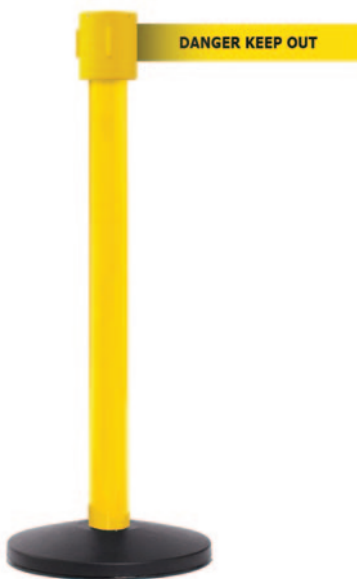

## PREMIUM SAFETY BELT BARRIERS

Perfect for restricting access to work areas.

- Two sizes of belt: 4.9m and 10.6m.
- Choice of chevron belt or messaged belt (see illustration for options).
- Post colours: black, yellow, red or orange. Please state colour choice when ordering.
- Solid cast iron base for strength.
- 4 way belt connectivity.
- Sold in packs of two.

Post colours	Belt depth mm	Belt length mm	Post size H x W mm	CHEVRON BELT		MESSAGED BELT	
				REF	PRICE (2 pk)	REF	PRICE (2 pk)
Black, yellow, red or orange	50	4900	1015 x 355	PSBB49CH	£244.84	PSBB49ME	£284.68
Black, yellow, red or orange	50	10,600	1015 x 355	PSBB10CH	£262.18	PSBB10ME	£338.45