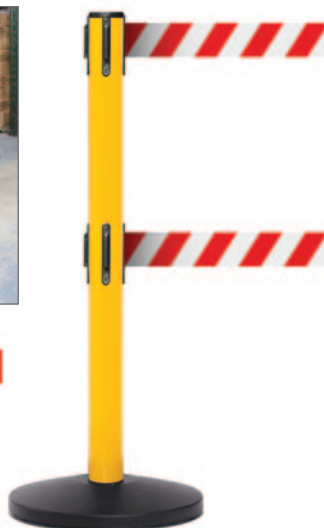

### MESSAGED BELT OPTIONS

Please choose which chevron or messaged belt is required and specify on order.

## SAFETY BELT BARRIERS

Mark off restricted areas with this range of belt barriers.

- Choose from single or twin belt models.
- Choice of chevron belt or messaged belt options (see illustration).
- Post colours: yellow, red or orange. Please state colour choice when ordering.
- Steel base with heavy duty rubber ring.
- 4 way connectivity.
- Belt depth x length: 50 x 3400mm.
- Sold in packs of two.