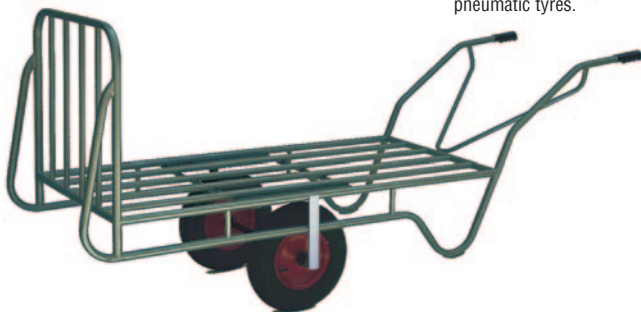

T92, T92A & T92B

200mm slide in sides

T93, 93A or 93B

without sides

T93, T93A & T93B

TWIN WHEELED BARROWS – PRAM HANDLES OR TWIN SHAFTS

- Robust tubular steel construction. Selected timber bodies.
- Light to handle well balanced and very strong design.
- Paint and varnish finish.
- Wide choice of handles, bodies and wheels.

REF	Platform size L x W mm	O/A Length mm	Height mm	Cap kg	Wheels dia mm	Type handle	PRICE	PRICE 200mm HINGED SIDES	PRICE 400mm SLIDE IN SIDES
T92	1220 x 685	1680	505	400	Fitted on 400 mm pneumatic tyred	Pram	£549.94	–	–
T92A	1525 x 760	1980	505	400		Pram	£634.49	–	–
T92B	1830 x 915	2290	505	400		Pram	£766.05	–	–
T91	1220 x 685	1680	505	400		Pram	£409.48	£618.17	£679.42
T91A	1525 x 760	1980	505	400		Pram	£506.89	£708.98	£779.68
T91B	1830 x 915	2290	505	400		Pram	£602.78	£831.63	£906.22
T93	1220 x 685	1680	505	400		Shaft	£455.98	£637.29	£690.16
T93A	1525 x 760	1980	505	400		Shaft	£521.62	£723.59	£815.75
T93B	1830 x 915	2290	505	400		Shaft	£611.73	£867.05	£941.81

TWO WHEELED BALANCE TRUCK

- Strong all tubular steel construction.
- 400 x 100mm pneumatic tyres.

REF	Platform L x W mm	O/A L mm	Cap kg	PRICE
T90A/PT	1525 x 760	2338	400	£566.49

BALANCED NURSERY TRUCK

- Tube frame and timber platform.
- Favoured design with firm loading position.

- Platform size: 1000 x 500mm.
- Capacity: 200kg.
- 2 x 2 x 10g mesh body.
- 200mm deep.
- 305 x 50 rubber tyred.

REF	PRICE
T64M/305	£328.56

PRAM HANDLED PLATFORM TROLLEY

Light sturdy trucks for narrow paths and doorways with twin pram handles for single use or two person operation.