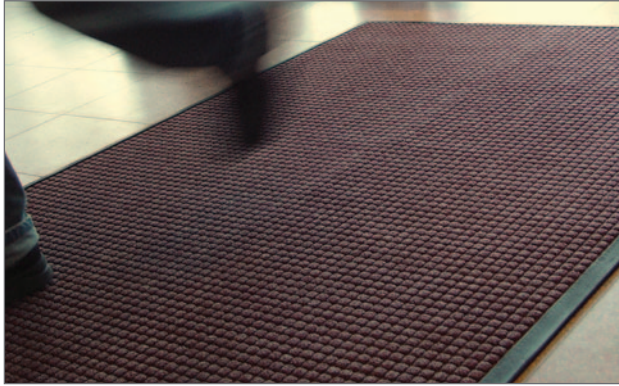

ENTRANCE MATS

ABSORBENT ENTRANCE MAT

This heavy duty absorbent mat is a great all rounder for use in entrance halls, lobbies, vestibules, foyers and any area with heavy foot traffic. Gripper backing minimises movement on all surfaces and slightly raises mat off the floor to allow air circulation and promotes drying underneath.

- Raised 'waffle' design removes dirt and moisture.
- Optimum water absorption, can hold up to 6 litres per sq m.
- Extremely tough solid borders.
- Great for schools and heavy footfall entrances.

REF	Dimension mm	PRICE
AM2436	600 x 900	£49.65
AM3660	900 x 1500	£136.98
AM4872	1200 x 1800	£220.45

Please specify colour choice when ordering: blue, brown, charcoal, green or red.

SENTRY MAT

- Loose lay honeycomb rubber mat ideal for busy entrances.
- Moulded bevels on all sides for safety.
- Raised knobs on underside allow excellent drainage.
- Overall height 13mm.

REF	W x L	PRICE
SE3248	80cm x 120cm	£45.92
SE3660	91cm x 152cm	£56.17
SE310	91cm x 297cm	£279.76
SE320	91cm x 594cm	£556.87

OCTAGUARD MAT

- A versatile heavyweight rubber mat for demanding entrance areas and many other outdoor uses.
- Raised nibs on underside allow excellent drainage.