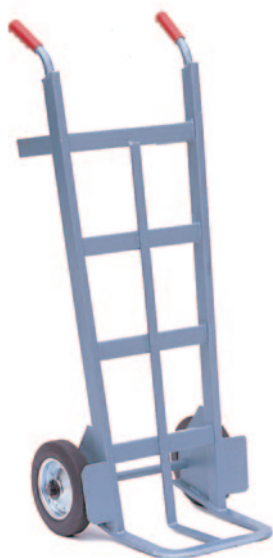

## EXTRA HEAVY DUTY SACK TRUCK

- Height 1350mm.
- Foot 230 long x 375 wide mm.
- Wheels 250mm dia rubber.
- Cap 400kg.
- Frame 50 x 25mm RHS.

REF	PRICE
T314	£354.13

## HEAVY DUTY SACK TRUCK

- Extra strong back stays.
- 250kg cap.
- 200mm wheels.

REF	Height mm	Foot length	PRICE
T302/2/6	1070	150	£162.81
T302/2/12	1070	300	£170.48
T302/2/18	1070	450	£178.40
T303/2/6	1220	150	£164.70
T303/2/12	1220	300	£172.37
T303/2/18	1220	450	£180.29