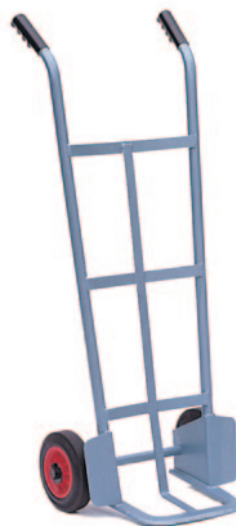

## EXTRA HEAVY DUTY SACK TRUCK

- Height 1350mm.
- Foot 230 long x 375 wide mm.
- Wheels 250mm dia rubber.
- Cap 400kg.
- Frame 50 x 25mm RHS.

REF	PRICE
T314	£354.13

## HEAVY DUTY SACK TRUCK

- Extra strong back stays.
- 250kg cap.
- 200mm wheels.

REF	Height mm	Foot length	PRICE
T302/2/6	1070	150	£162.81
T302/2/12	1070	300	£170.48
T302/2/18	1070	450	£178.40
T303/2/6	1220	150	£164.70
T303/2/12	1220	300	£172.37
T303/2/18	1220	450	£180.29